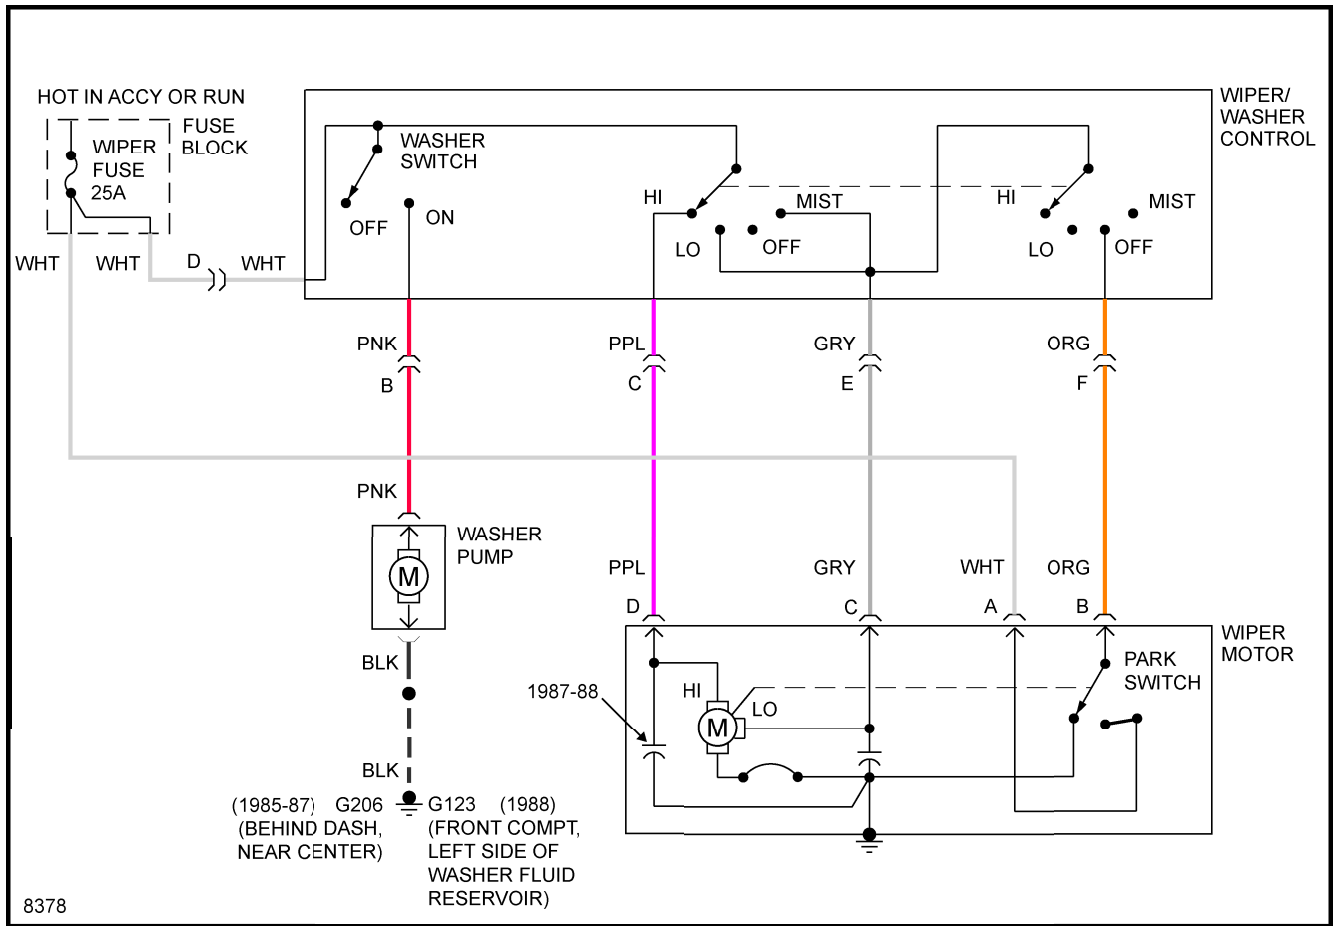

Fig. 13: Trunk, Tailgate, Fuel Door Circuits

WIPER/WASHER

1987 Pontiac Fiero GT

1987 System Wiring Diagrams Pontiac - Fiero

Fig. 14: 2-Speed Wiper/Washer Circuit

1987 Pontiac Fiero GT

1987 System Wiring Diagrams Pontiac - Fiero

Fig. 15: Interval Wiper/Washer Circuit