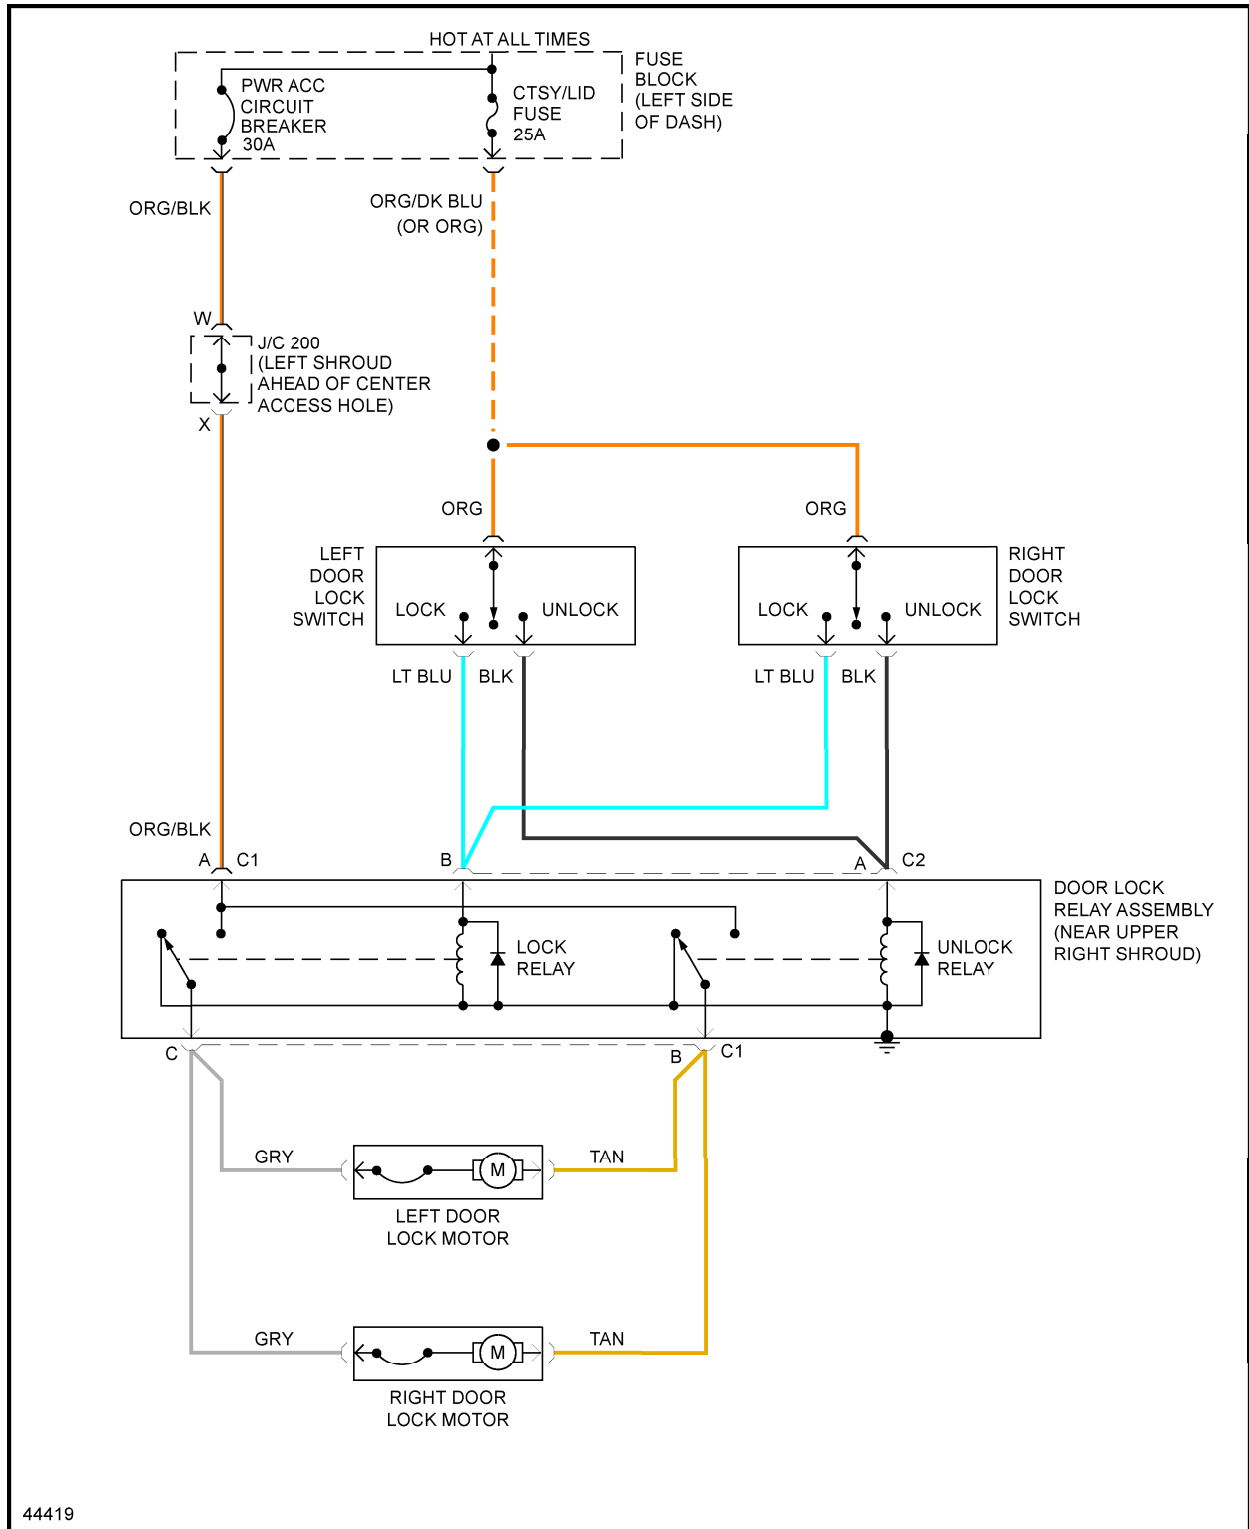

Fig. 1: 2.5L (VIN R), Cooling Fan Circuit, One Speed

1987 Pontiac Fiero GT

1987 System Wiring Diagrams Pontiac - Fiero

Fig. 2: 2.5L (VIN R), Cooling Fan Circuit, Two Speed

2.8L

1987 Pontiac Fiero GT

1987 System Wiring Diagrams Pontiac - Fiero

Fig. 3: 2.8L (VIN 9), Cooling Fan Circuit

DEFOGGERS

1987 Pontiac Fiero GT

1987 System Wiring Diagrams Pontiac - Fiero

Fig. 4: Defogger Circuit

HORN

1987 Pontiac Fiero GT

1987 System Wiring Diagrams Pontiac - Fiero

Fig. 5: Horn Circuit

POWER DOOR LOCKS

1987 Pontiac Fiero GT

1987 System Wiring Diagrams Pontiac - Fiero

Fig. 6: Power Door Lock Circuit

POWER MIRRORS

1987 Pontiac Fiero GT

1987 System Wiring Diagrams Pontiac - Fiero