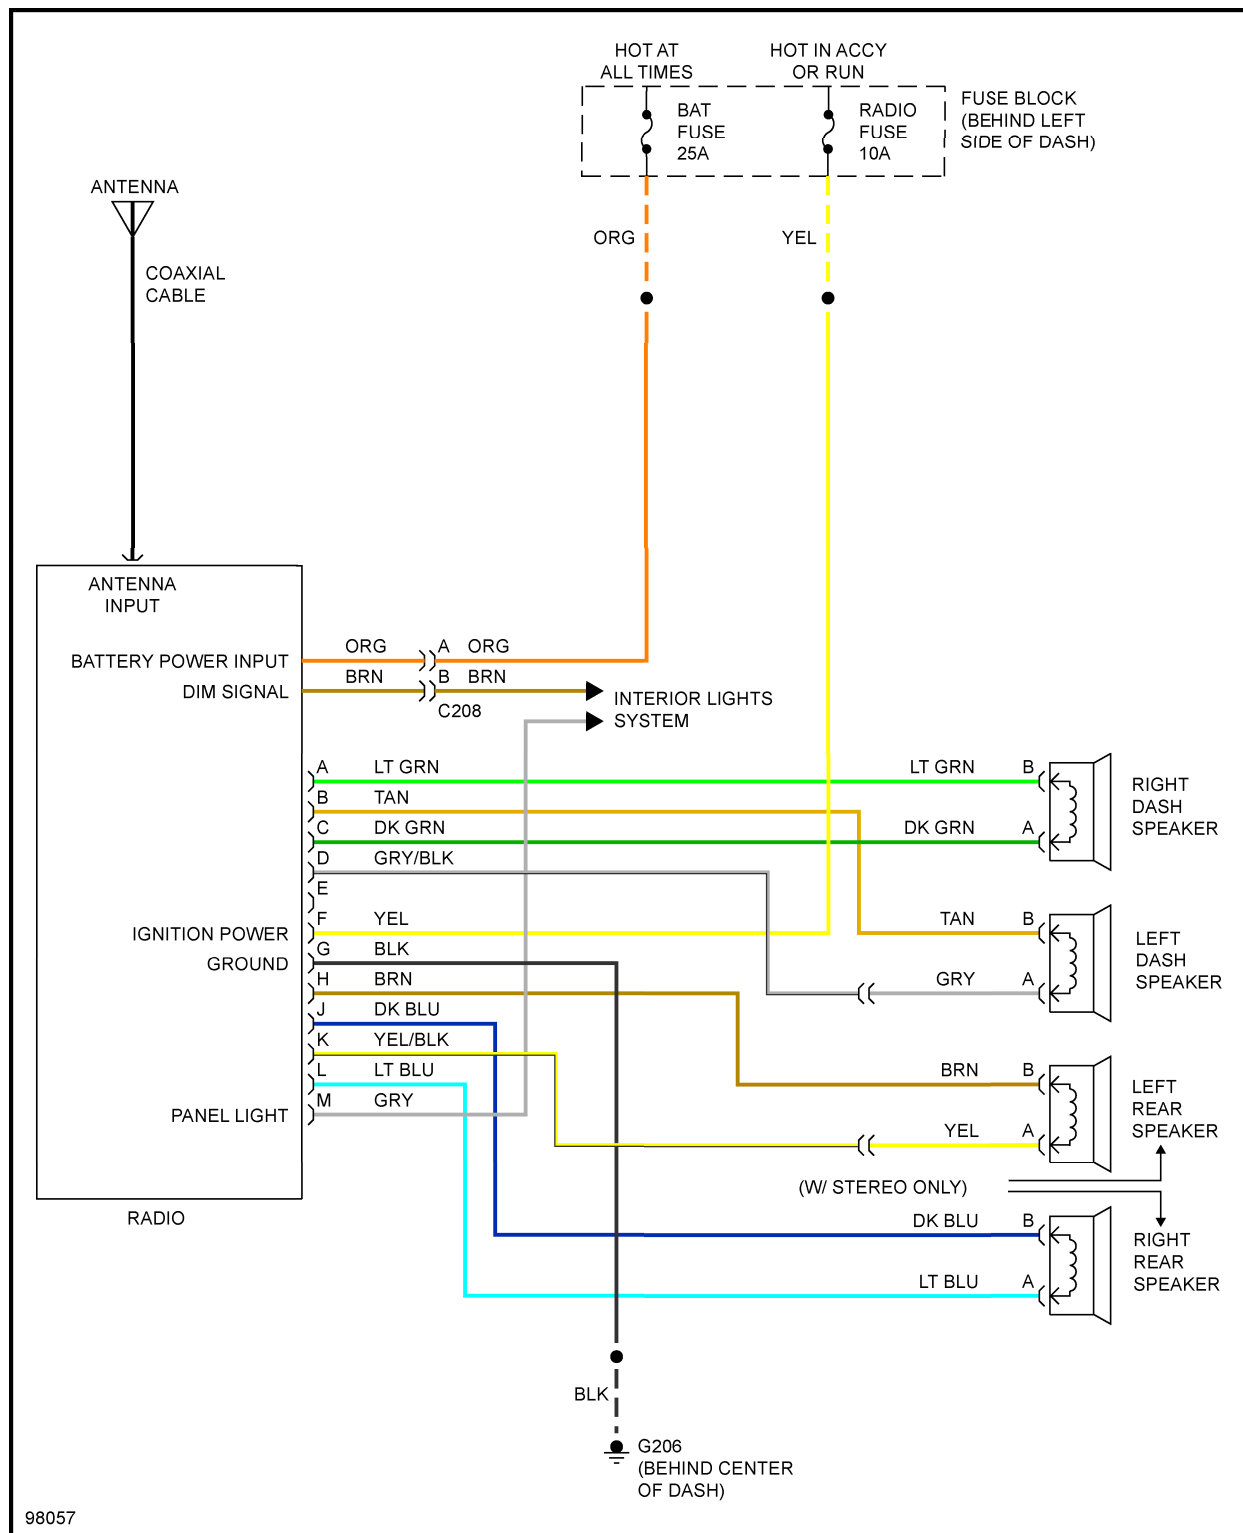

Fig. 7: Power Mirror Circuit

POWER WINDOWS

1987 Pontiac Fiero GT

1987 System Wiring Diagrams Pontiac - Fiero

Fig. 8: Power Window Circuit

RADIO

1987 Pontiac Fiero GT

1987 System Wiring Diagrams Pontiac - Fiero

Fig. 9: Radio Circuits, W/ Subwoofer Amplifier

1987 Pontiac Fiero GT

1987 System Wiring Diagrams Pontiac - Fiero

Fig. 10: Radio Circuits, W/O Subwoofer Amplifier

STARTING/CHARGING

1987 Pontiac Fiero GT

1987 System Wiring Diagrams Pontiac - Fiero

Fig. 11: Charging Circuit

1987 Pontiac Fiero GT

1987 System Wiring Diagrams Pontiac - Fiero

Fig. 12: Starting Circuit

TRUNK, TAILGATE, FUEL DOOR

1987 Pontiac Fiero GT

1987 System Wiring Diagrams Pontiac - Fiero

Fig. 13: Trunk, Tailgate, Fuel Door Circuits

WIPER/WASHER

1987 Pontiac Fiero GT

1987 System Wiring Diagrams Pontiac - Fiero

Fig. 14: 2-Speed Wiper/Washer Circuit

1987 Pontiac Fiero GT

1987 System Wiring Diagrams Pontiac - Fiero