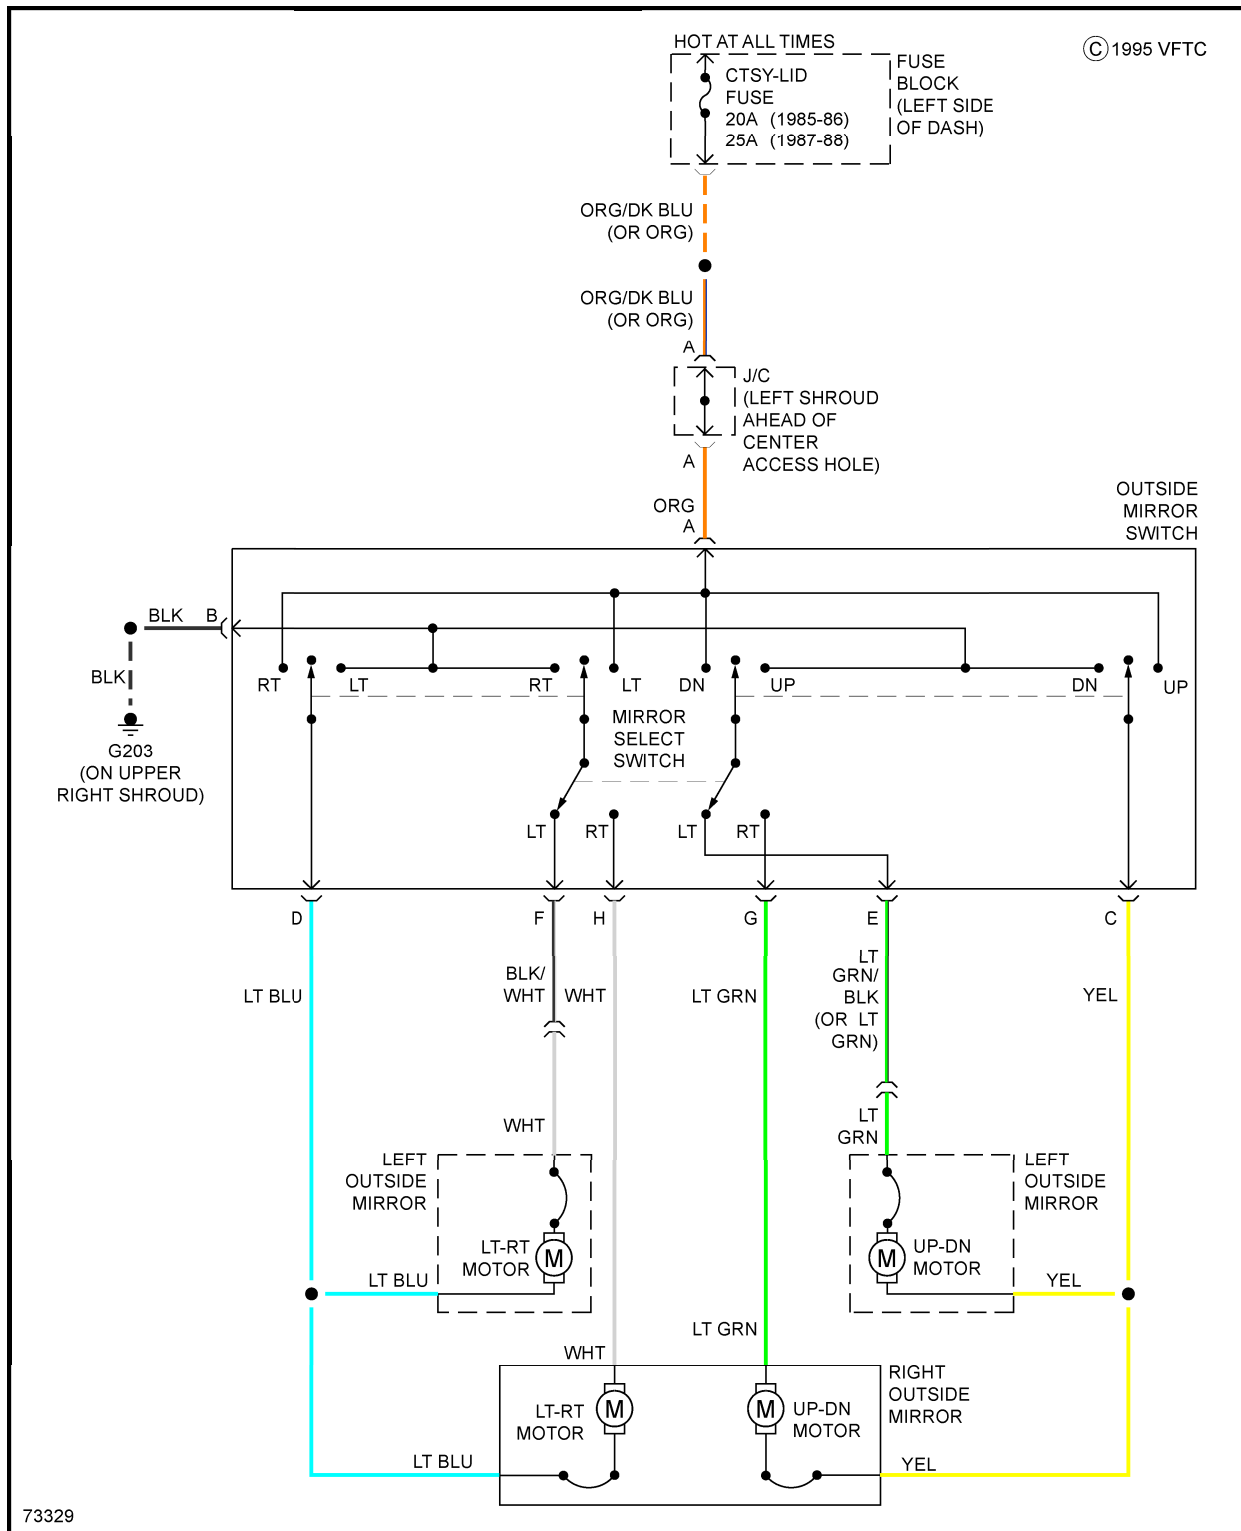

Fig. 1: 2.5L (VIN R), Cooling Fan Circuit, One Speed

1987 Pontiac Fiero GT

1987 System Wiring Diagrams Pontiac - Fiero

Fig. 2: 2.5L (VIN R), Cooling Fan Circuit, Two Speed

2.8L

1987 Pontiac Fiero GT

1987 System Wiring Diagrams Pontiac - Fiero

Fig. 3: 2.8L (VIN 9), Cooling Fan Circuit

DEFOGGERS

1987 Pontiac Fiero GT

1987 System Wiring Diagrams Pontiac - Fiero

Fig. 4: Defogger Circuit

HORN

1987 Pontiac Fiero GT

1987 System Wiring Diagrams Pontiac - Fiero

Fig. 5: Horn Circuit

POWER DOOR LOCKS

1987 Pontiac Fiero GT

1987 System Wiring Diagrams Pontiac - Fiero

Fig. 6: Power Door Lock Circuit

POWER MIRRORS

1987 Pontiac Fiero GT

1987 System Wiring Diagrams Pontiac - Fiero