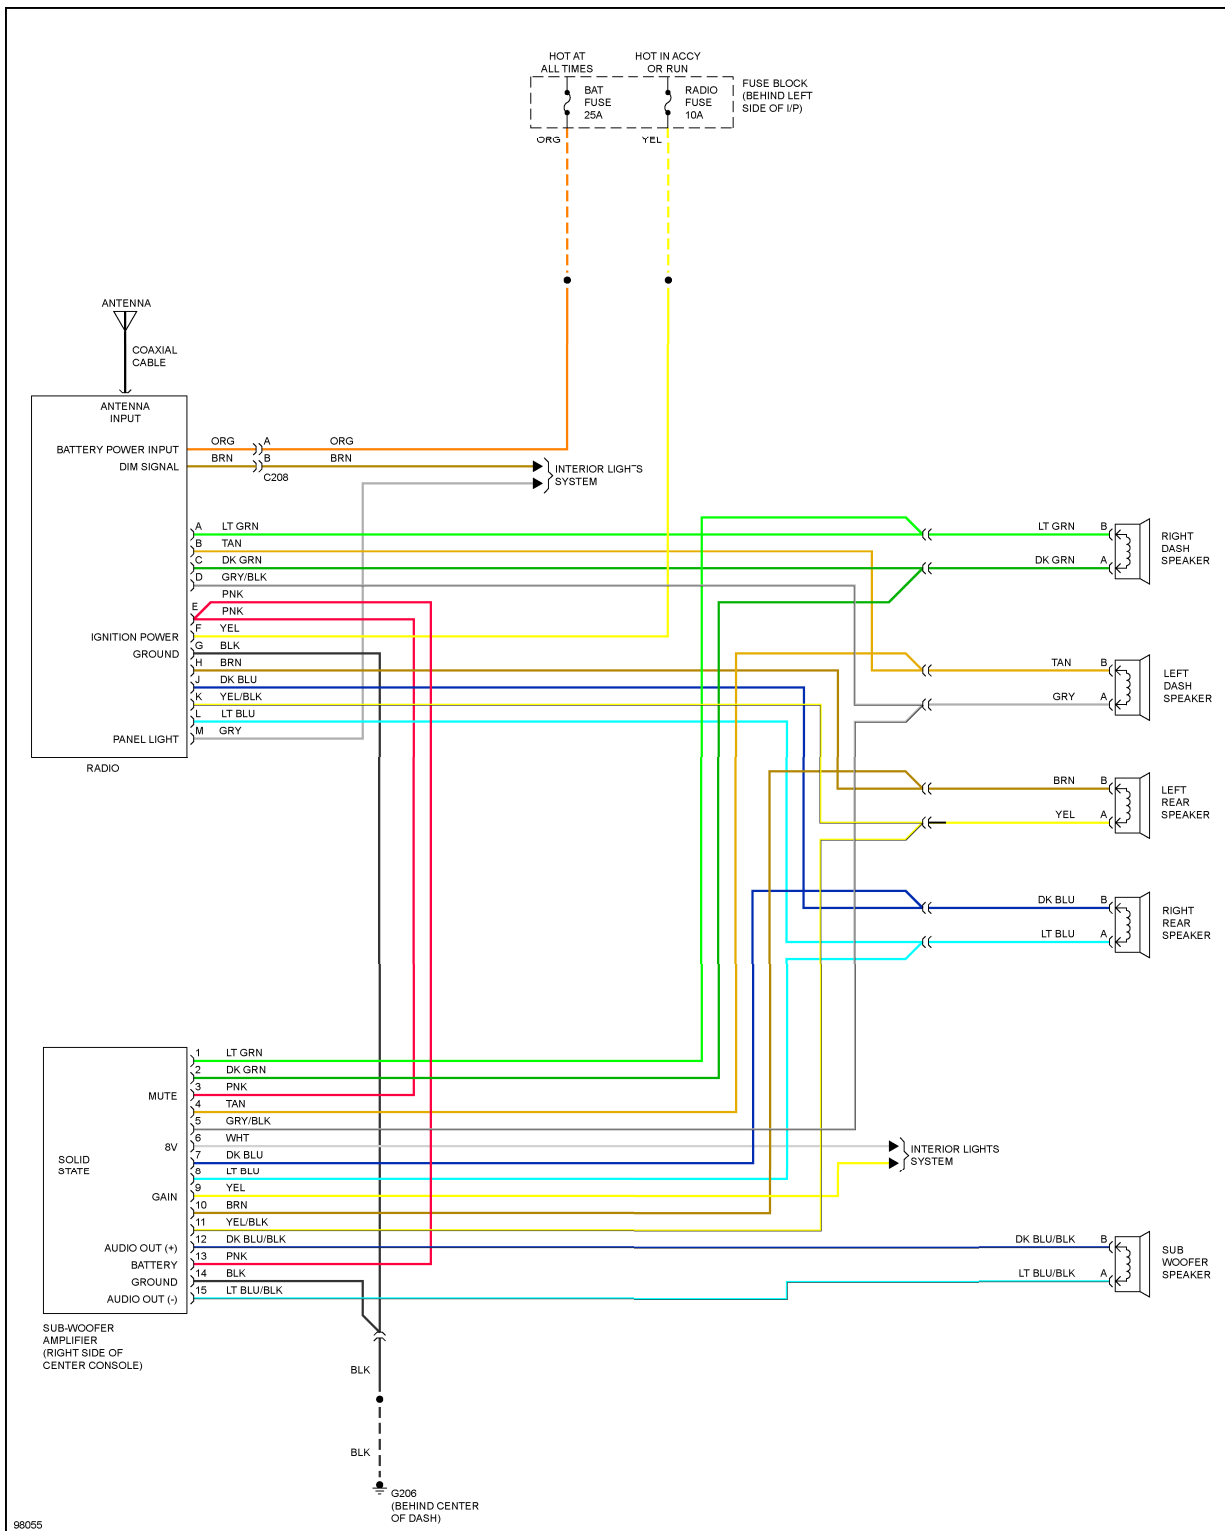

Fig. 1: 2.5L (VIN R), Cooling Fan Circuit, One Speed

1987 Pontiac Fiero GT

1987 System Wiring Diagrams Pontiac - Fiero

Fig. 2: 2.5L (VIN R), Cooling Fan Circuit, Two Speed

2.8L

1987 Pontiac Fiero GT

1987 System Wiring Diagrams Pontiac - Fiero

Fig. 3: 2.8L (VIN 9), Cooling Fan Circuit

DEFOGGERS

1987 Pontiac Fiero GT

1987 System Wiring Diagrams Pontiac - Fiero

Fig. 4: Defogger Circuit

HORN

1987 Pontiac Fiero GT

1987 System Wiring Diagrams Pontiac - Fiero

Fig. 5: Horn Circuit

POWER DOOR LOCKS

1987 Pontiac Fiero GT

1987 System Wiring Diagrams Pontiac - Fiero

Fig. 6: Power Door Lock Circuit

POWER MIRRORS

1987 Pontiac Fiero GT

1987 System Wiring Diagrams Pontiac - Fiero

Fig. 7: Power Mirror Circuit

POWER WINDOWS

1987 Pontiac Fiero GT

1987 System Wiring Diagrams Pontiac - Fiero

Fig. 8: Power Window Circuit

RADIO

1987 Pontiac Fiero GT

1987 System Wiring Diagrams Pontiac - Fiero