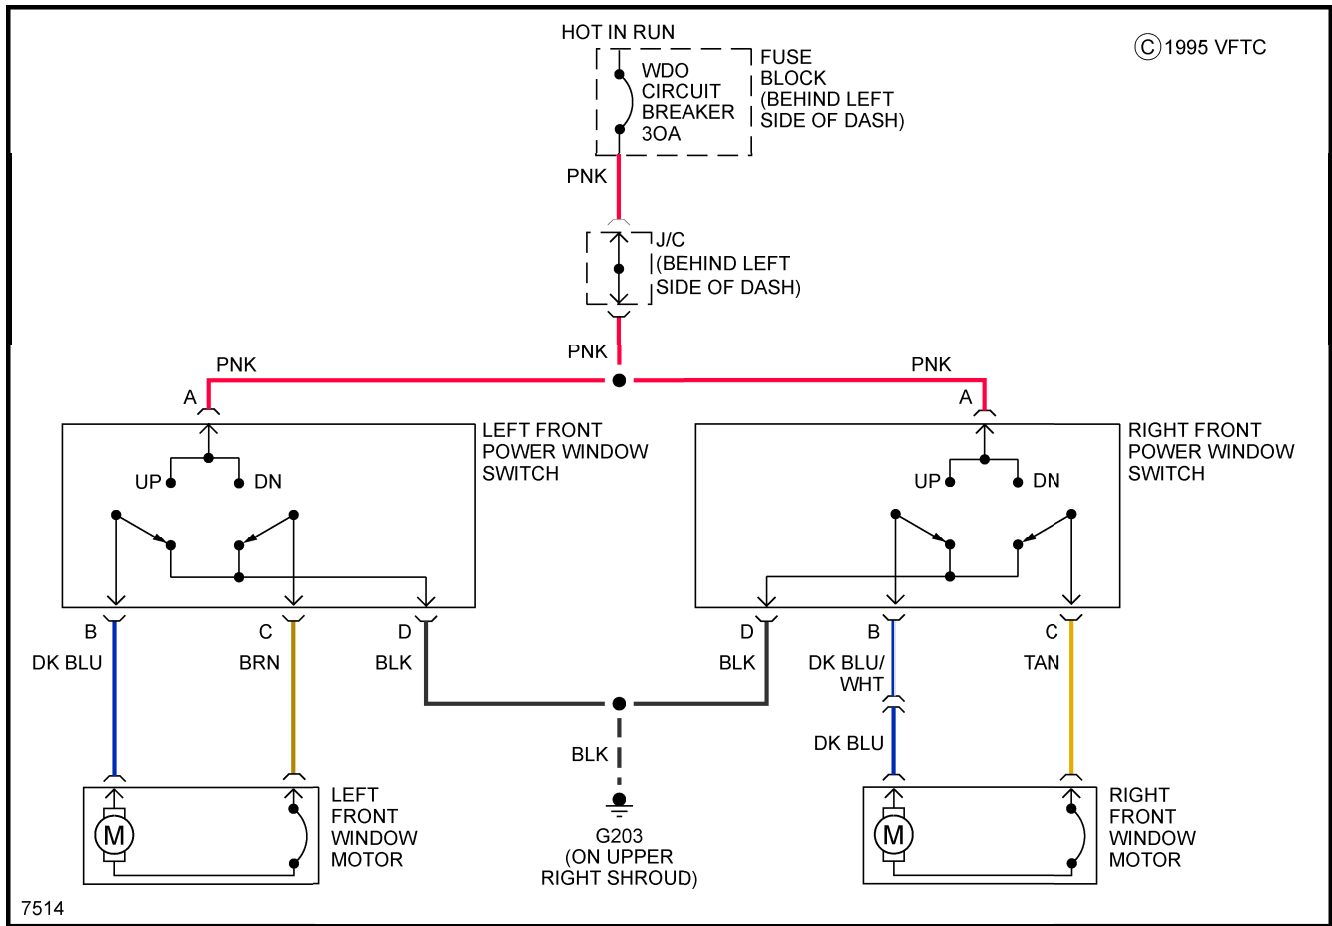

Fig. 7: Power Mirror Circuit

POWER WINDOWS

1987 Pontiac Fiero GT

1987 System Wiring Diagrams Pontiac - Fiero

Fig. 8: Power Window Circuit

RADIO

1987 Pontiac Fiero GT

1987 System Wiring Diagrams Pontiac - Fiero