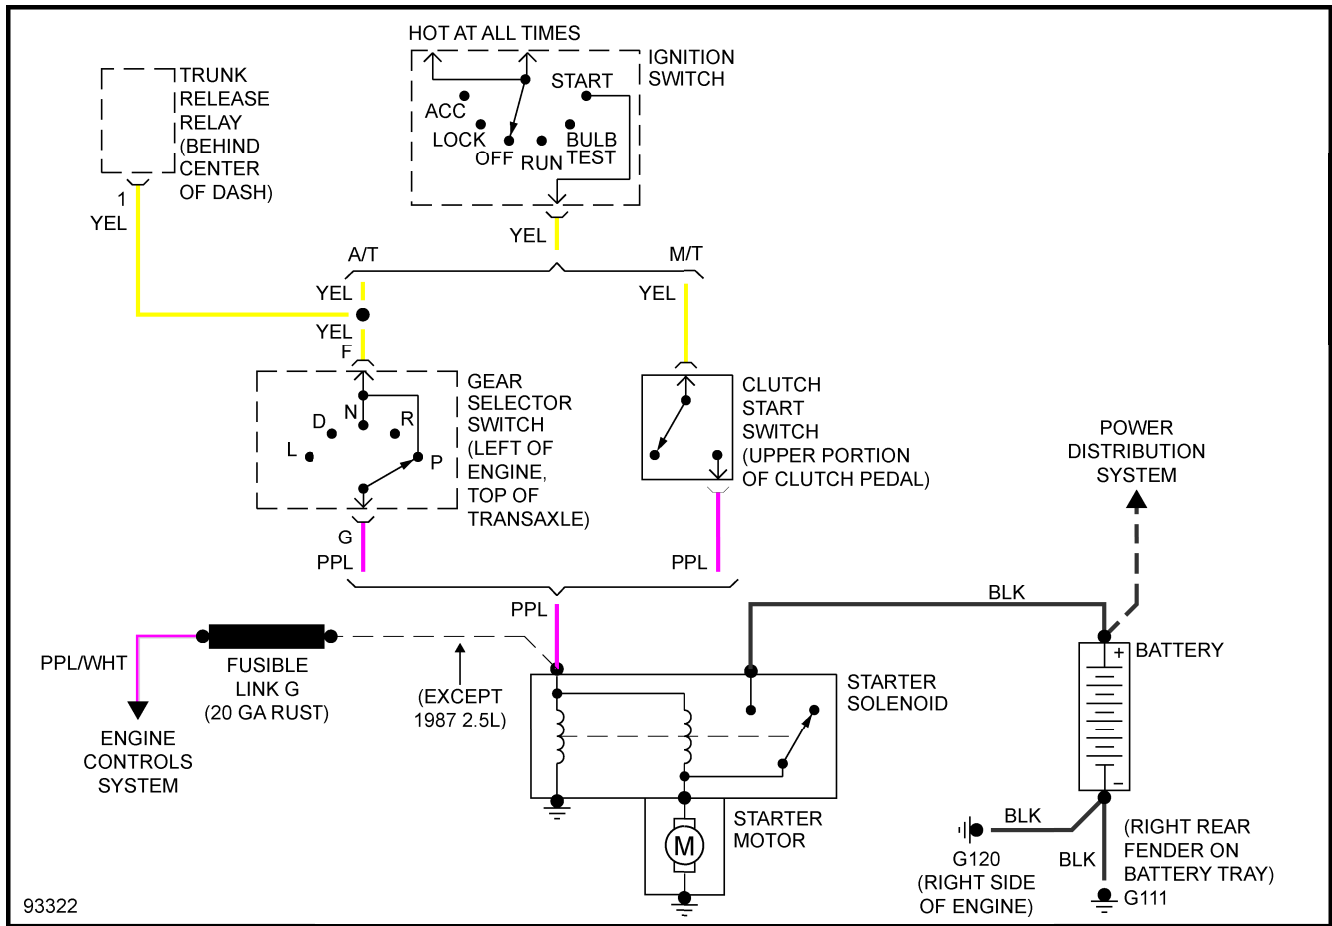

Fig. 11: Charging Circuit

1987 Pontiac Fiero GT

1987 System Wiring Diagrams Pontiac - Fiero

Fig. 12: Starting Circuit

TRUNK, TAILGATE, FUEL DOOR

1987 Pontiac Fiero GT

1987 System Wiring Diagrams Pontiac - Fiero

Fig. 13: Trunk, Tailgate, Fuel Door Circuits

WIPER/WASHER

1987 Pontiac Fiero GT

1987 System Wiring Diagrams Pontiac - Fiero

Fig. 14: 2-Speed Wiper/Washer Circuit

1987 Pontiac Fiero GT

1987 System Wiring Diagrams Pontiac - Fiero