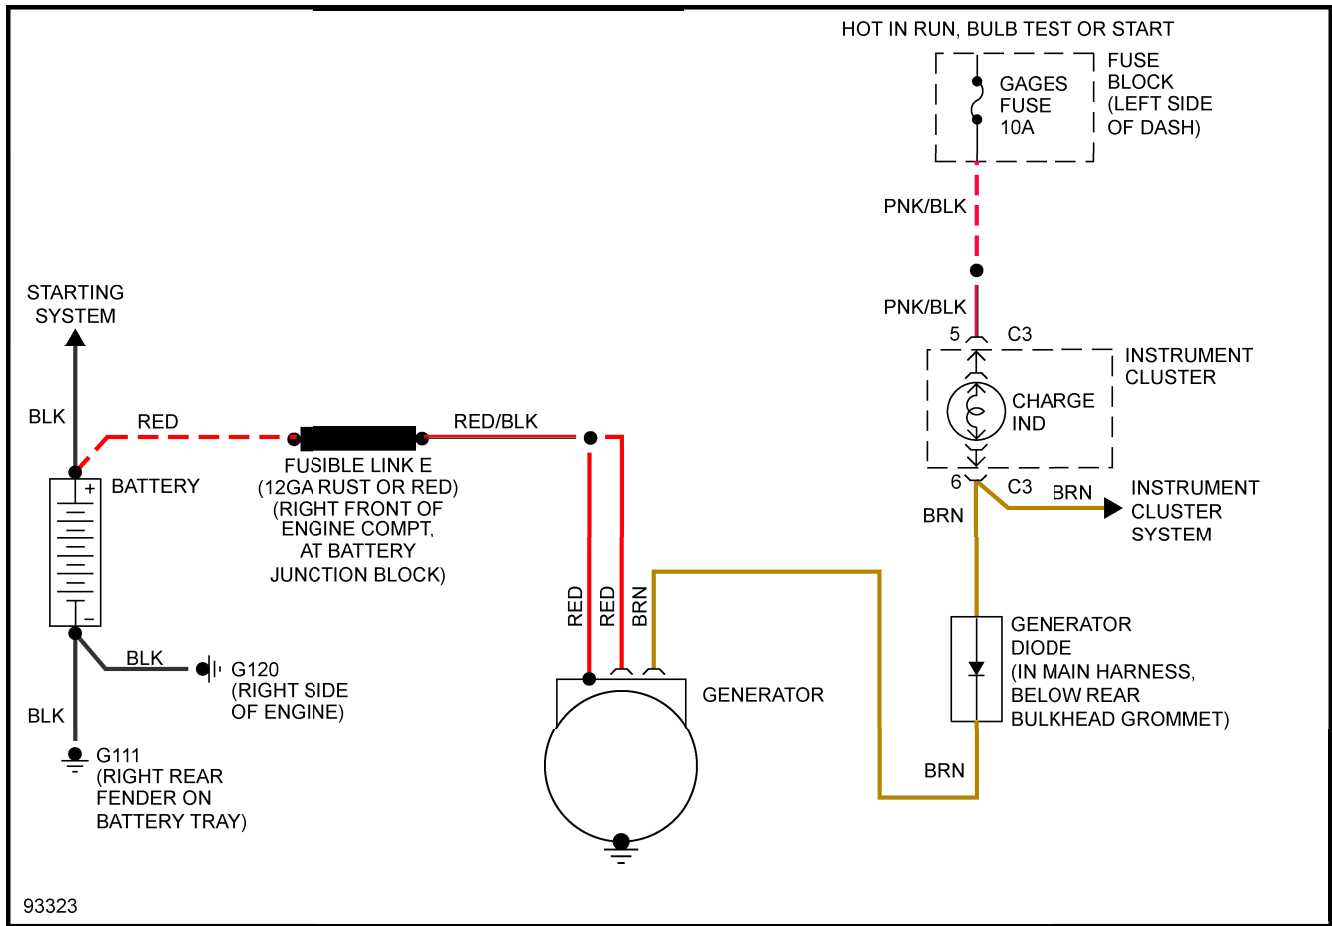

Fig. 9: Radio Circuits, W/ Subwoofer Amplifier

1987 Pontiac Fiero GT

1987 System Wiring Diagrams Pontiac - Fiero

Fig. 10: Radio Circuits, W/O Subwoofer Amplifier

STARTING/CHARGING

1987 Pontiac Fiero GT

1987 System Wiring Diagrams Pontiac - Fiero