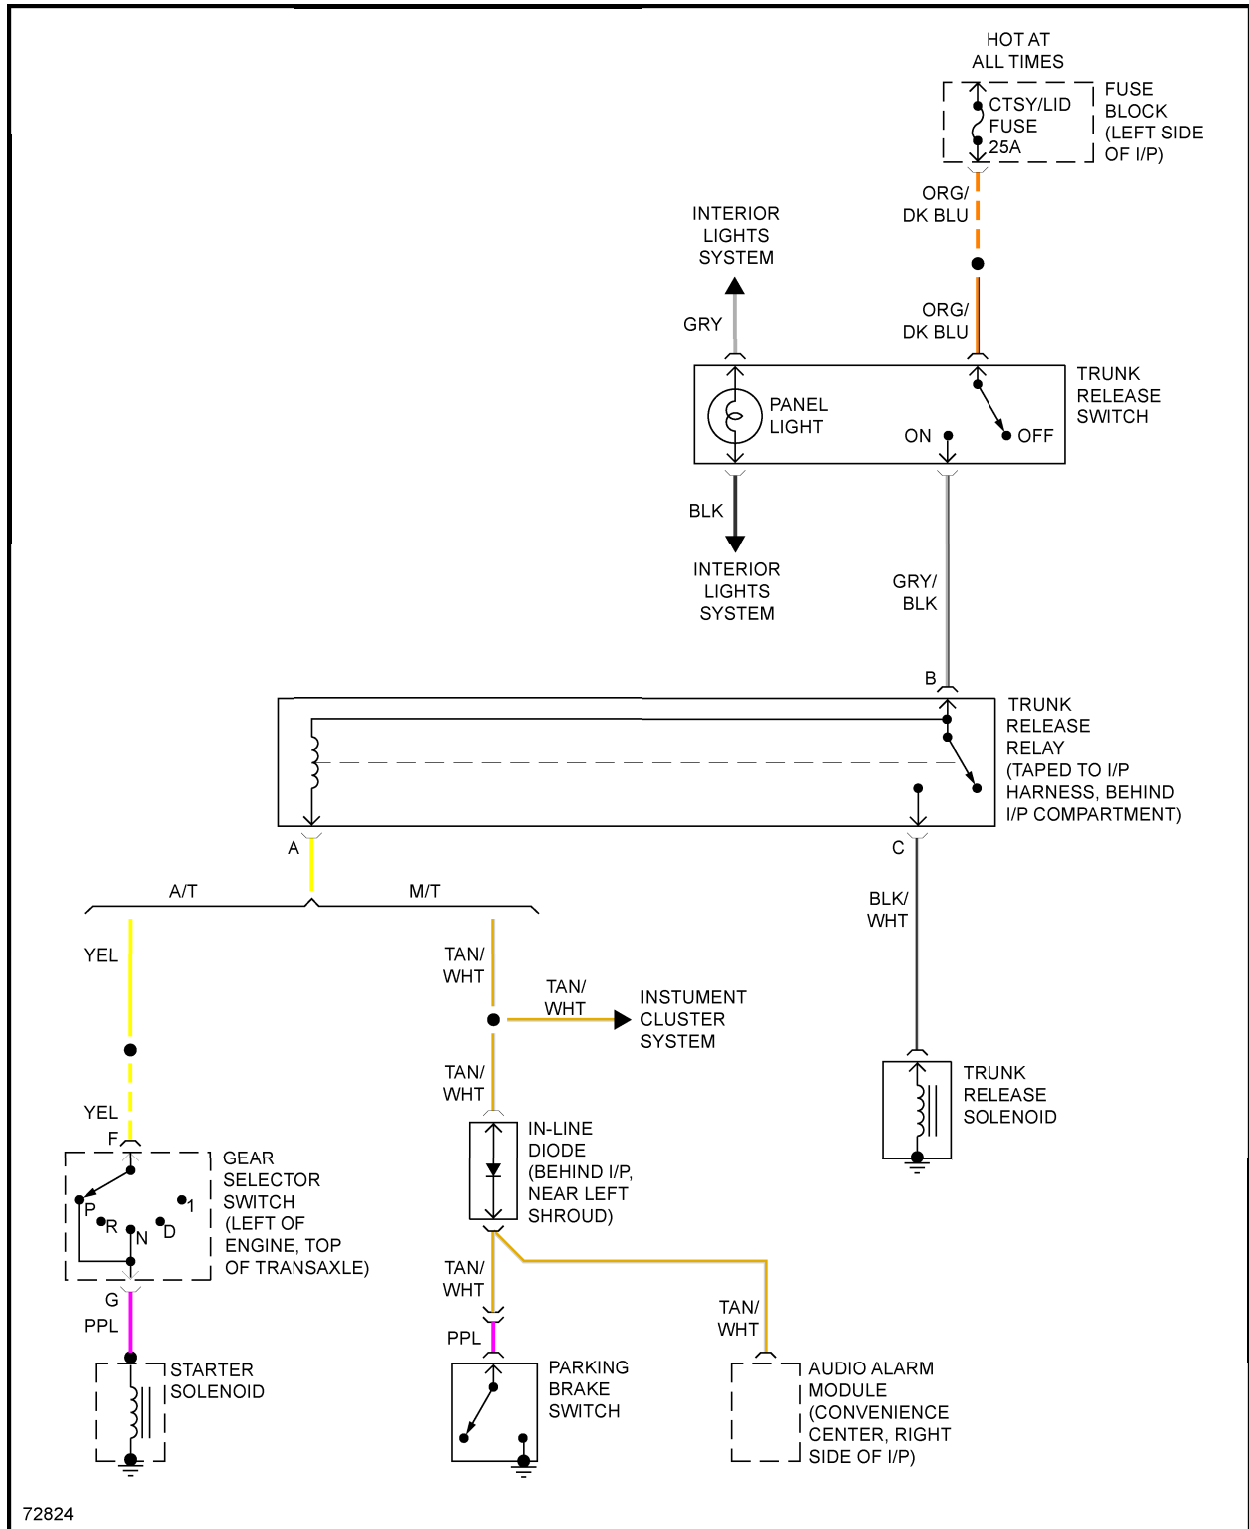

Fig. 11: Charging Circuit

1987 Pontiac Fiero GT

1987 System Wiring Diagrams Pontiac - Fiero

Fig. 12: Starting Circuit

TRUNK, TAILGATE, FUEL DOOR

1987 Pontiac Fiero GT

1987 System Wiring Diagrams Pontiac - Fiero

Fig. 13: Trunk, Tailgate, Fuel Door Circuits

WIPER/WASHER

1987 Pontiac Fiero GT

1987 System Wiring Diagrams Pontiac - Fiero

Fig. 14: 2-Speed Wiper/Washer Circuit

1987 Pontiac Fiero GT

1987 System Wiring Diagrams Pontiac - Fiero