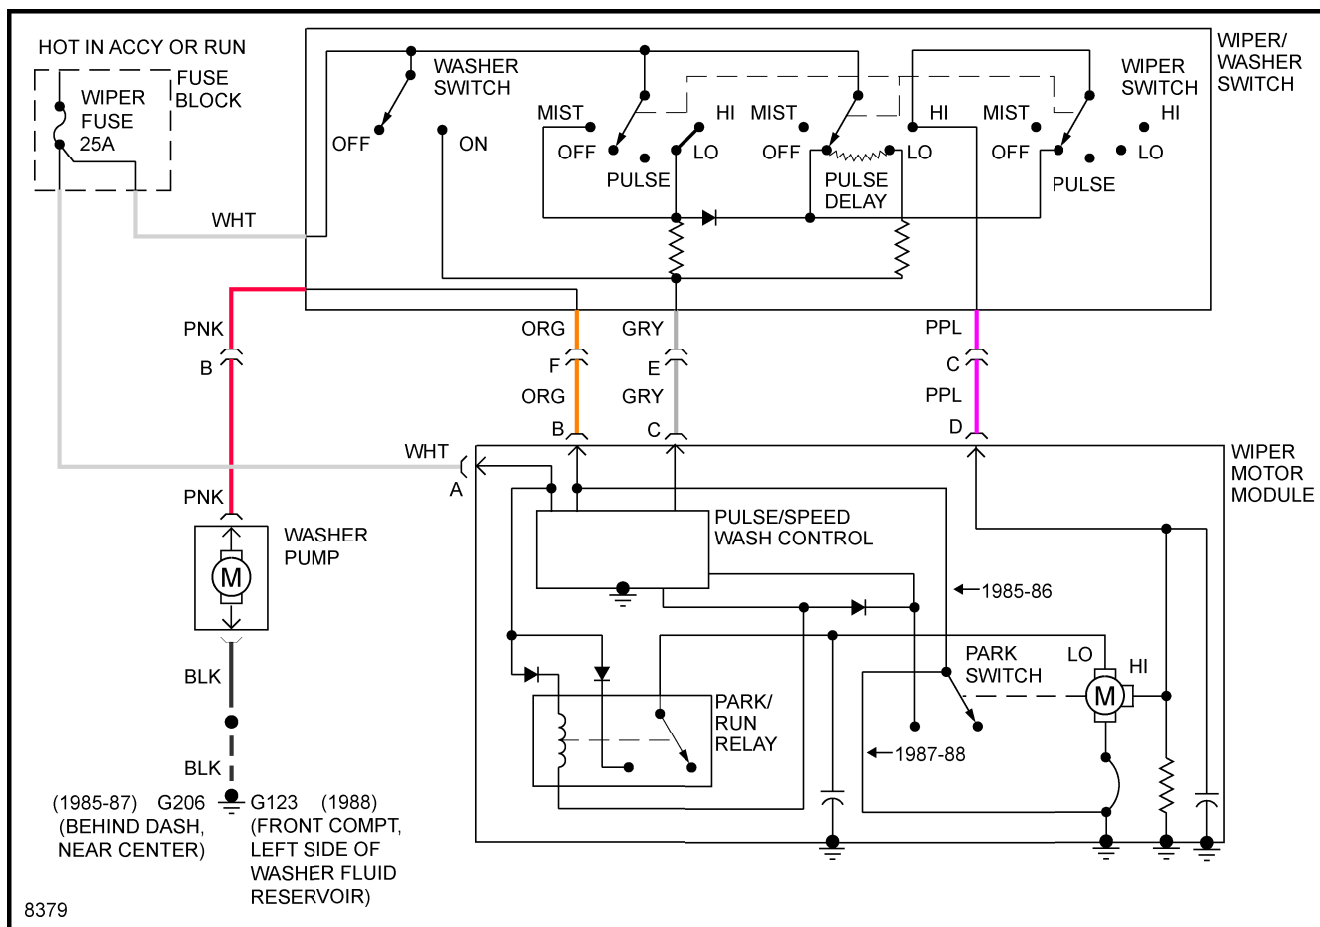

Fig. 13: Trunk, Tailgate, Fuel Door Circuits

WIPER/WASHER

1987 Pontiac Fiero GT

1987 System Wiring Diagrams Pontiac - Fiero

Fig. 14: 2-Speed Wiper/Washer Circuit

1987 Pontiac Fiero GT

1987 System Wiring Diagrams Pontiac - Fiero

Fig. 15: Interval Wiper/Washer Circuit