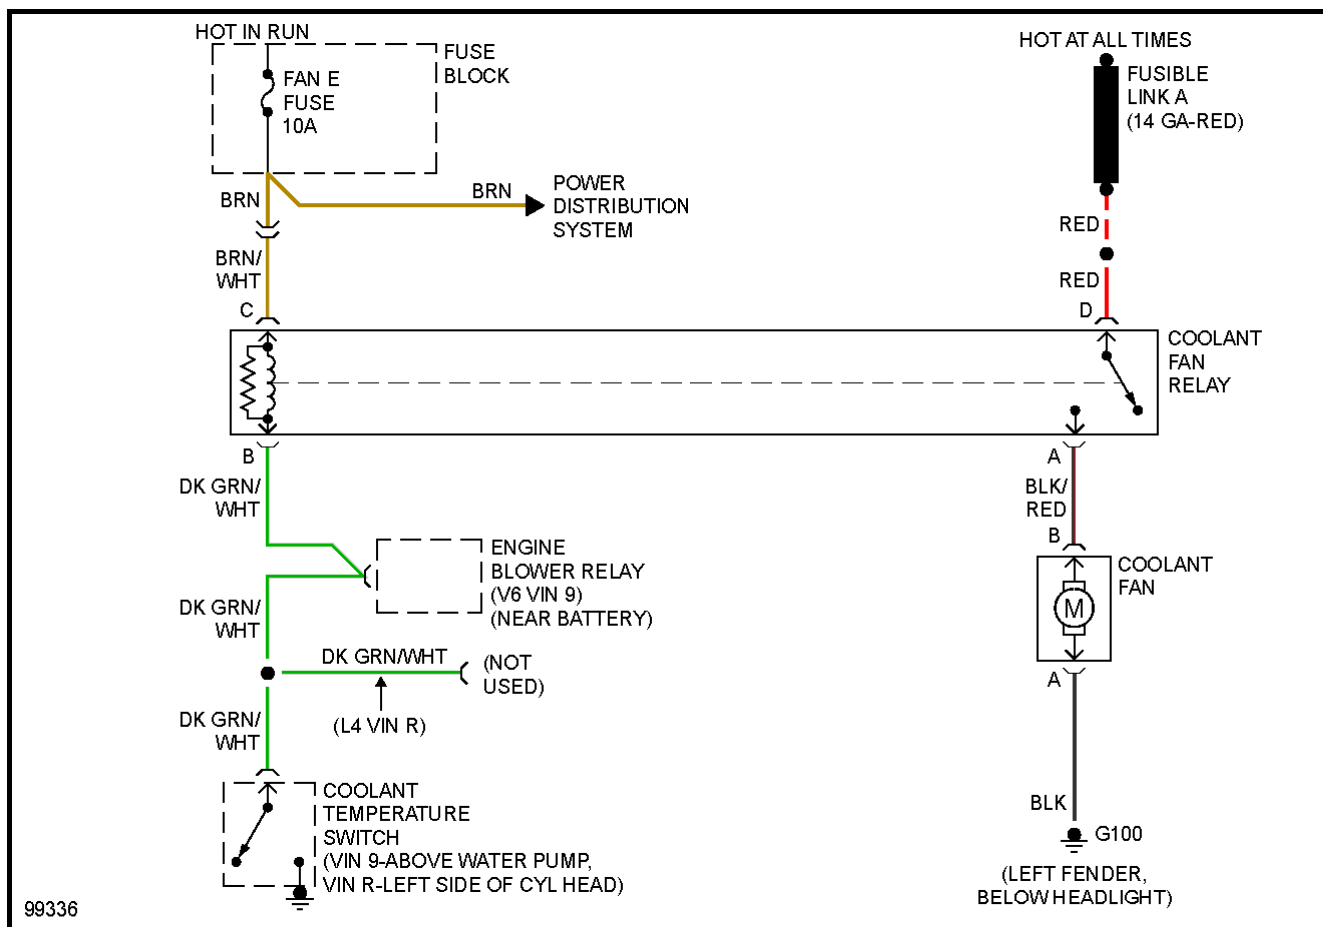

1986 Pontiac Fiero SE

1986 System Wiring Diagrams Pontiac - Fiero

Fig. 2: 2.5L (VIN R), Cooling Fan Circuit, Two Speed, W/ A/C & Heavy Duty Cooling

1986 Pontiac Fiero SE

1986 System Wiring Diagrams Pontiac - Fiero