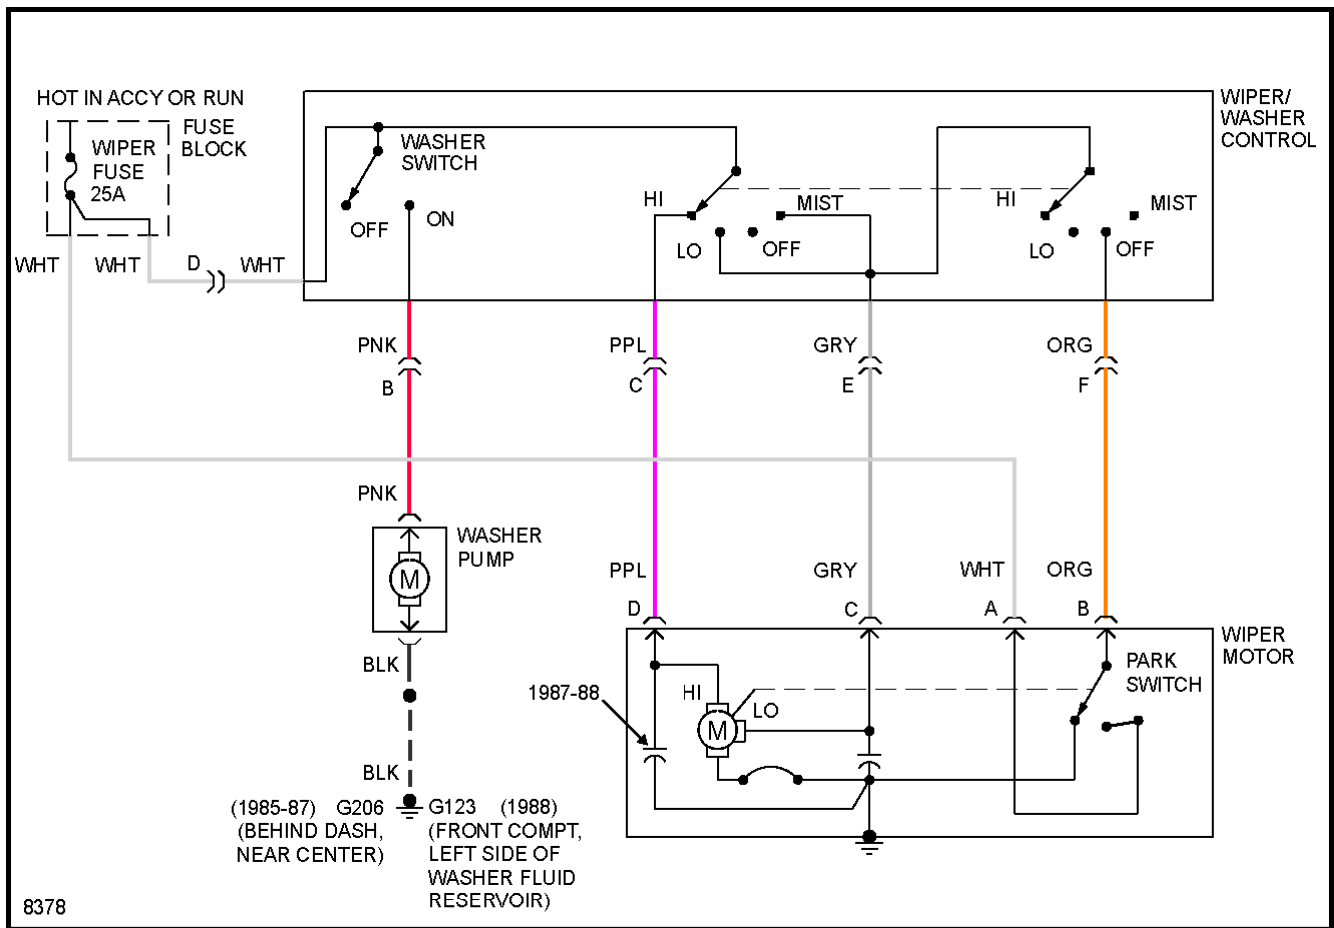

1986 Pontiac Fiero SE

1986 System Wiring Diagrams Pontiac - Fiero

Fig. 15: Trunk, Tailgate, Fuel Door Circuits

WIPER/WASHER

1986 Pontiac Fiero SE

1986 System Wiring Diagrams Pontiac - Fiero

Fig. 16: 2-Speed Wiper/Washer Circuit

Fig. 17: Interval Wiper/Washer Circuit