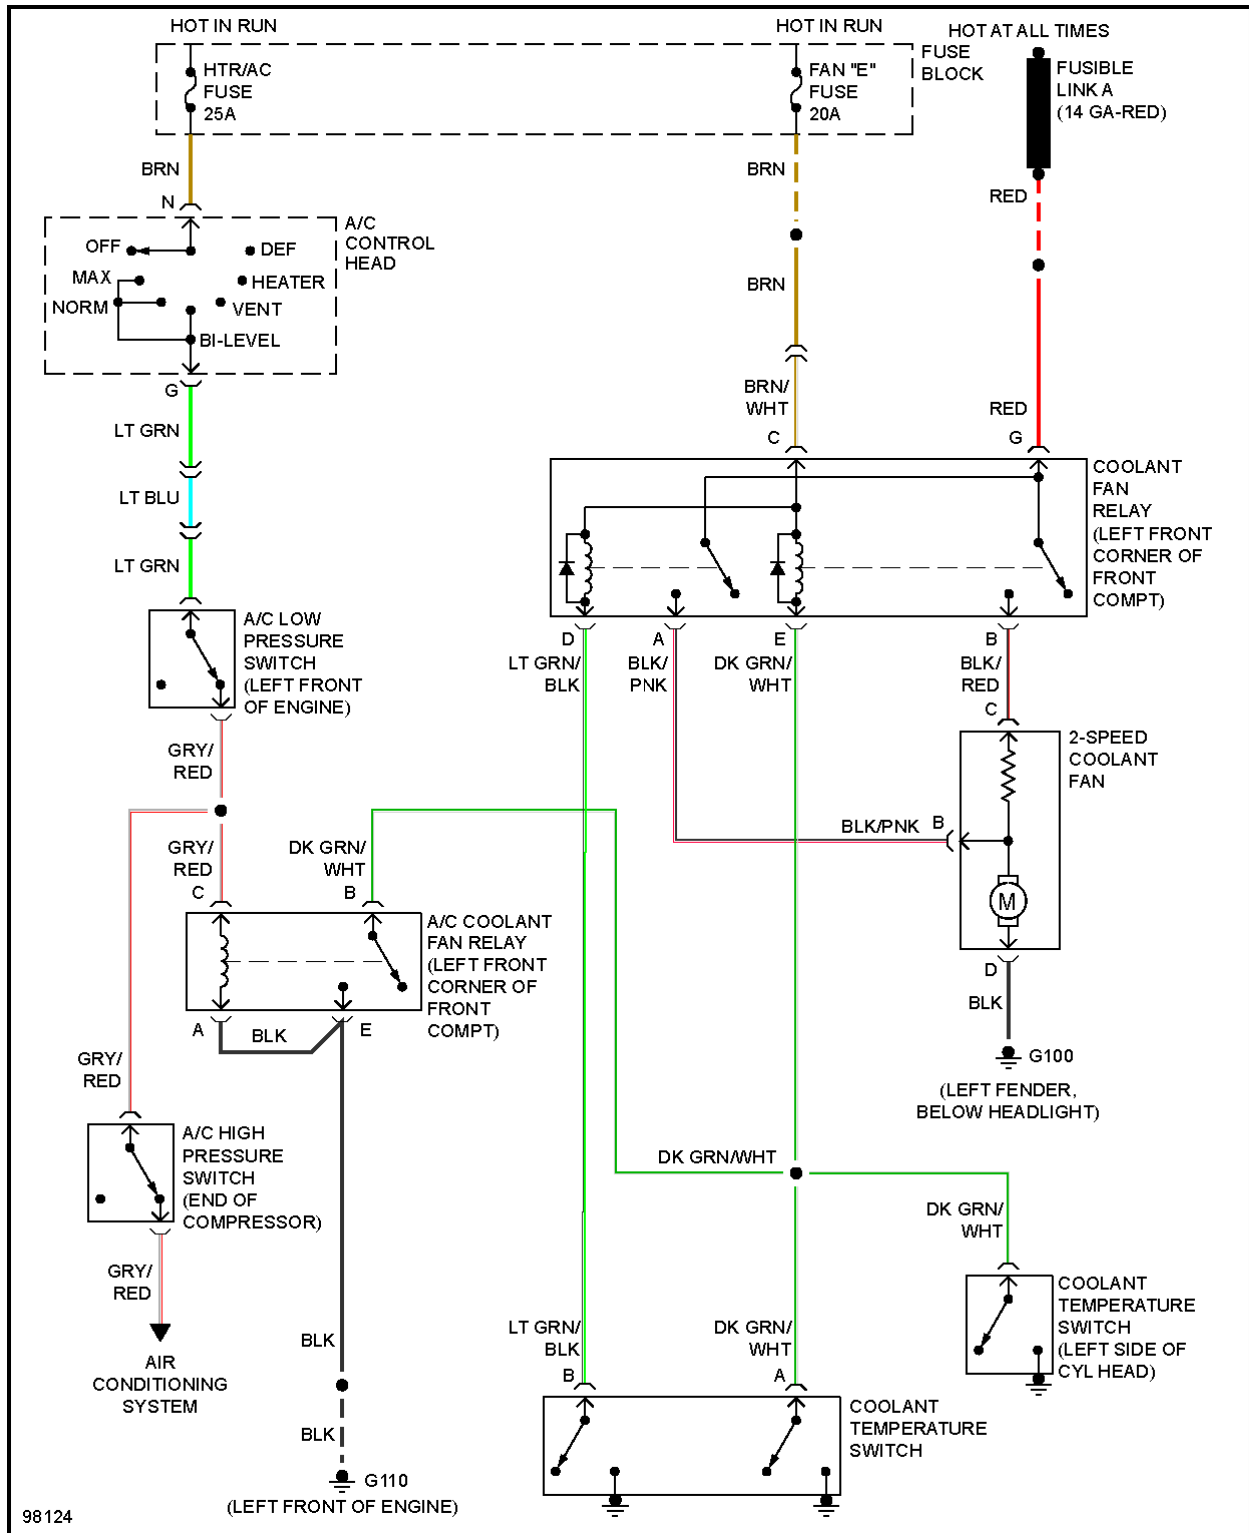

1986 Pontiac Fiero SE

1986 System Wiring Diagrams Pontiac - Fiero

Fig. 1: 2.5L (VIN R), Cooling Fan Circuit, One Speed, W/ A/C & Heavy Duty Cooling

1986 Pontiac Fiero SE

1986 System Wiring Diagrams Pontiac - Fiero

1986 Pontiac Fiero SE

1986 System Wiring Diagrams Pontiac - Fiero

Fig. 2: 2.5L (VIN R), Cooling Fan Circuit, Two Speed, W/ A/C & Heavy Duty Cooling

1986 Pontiac Fiero SE

1986 System Wiring Diagrams Pontiac - Fiero