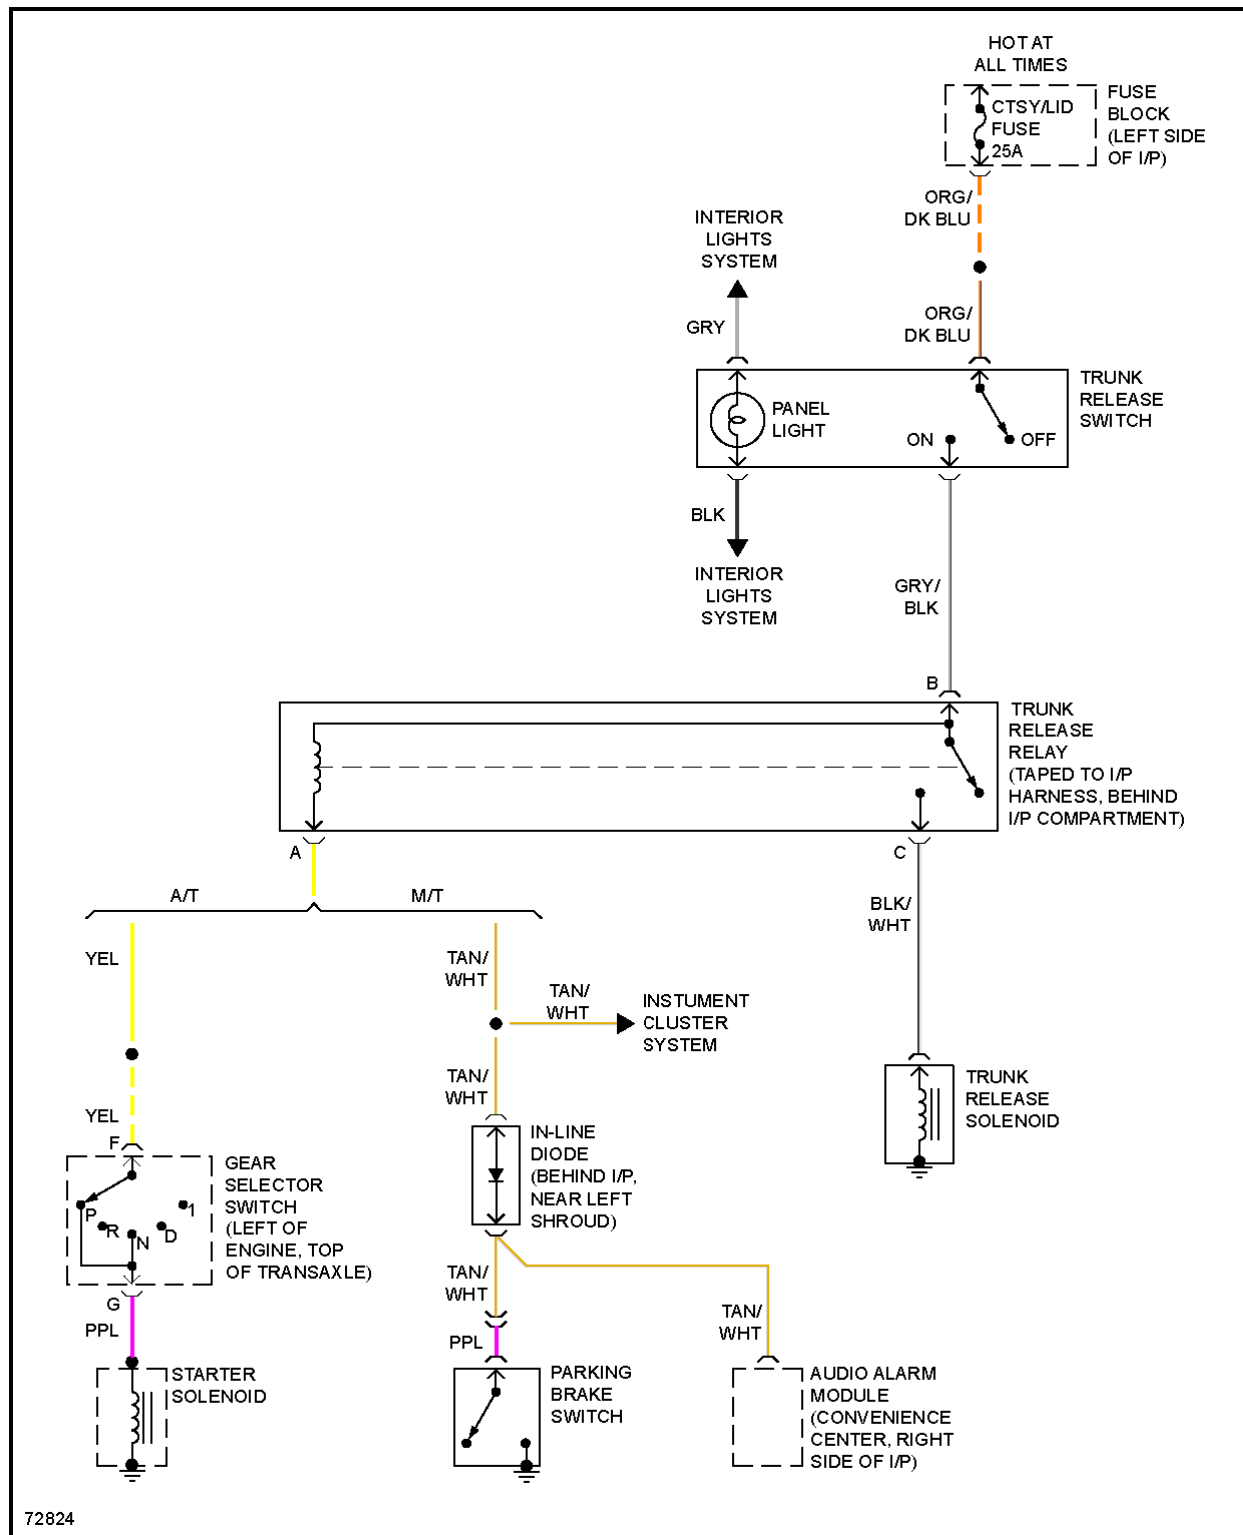

STARTING/CHARGING

1986 Pontiac Fiero SE

1986 System Wiring Diagrams Pontiac - Fiero

Fig. 13: Charging Circuit

1986 Pontiac Fiero SE

1986 System Wiring Diagrams Pontiac - Fiero

Fig. 14: Starting Circuit

TRUNK, TAILGATE, FUEL DOOR

1986 Pontiac Fiero SE

1986 System Wiring Diagrams Pontiac - Fiero

Fig. 15: Trunk, Tailgate, Fuel Door Circuits

WIPER/WASHER

1986 Pontiac Fiero SE

1986 System Wiring Diagrams Pontiac - Fiero

Fig. 16: 2-Speed Wiper/Washer Circuit

Fig. 17: Interval Wiper/Washer Circuit