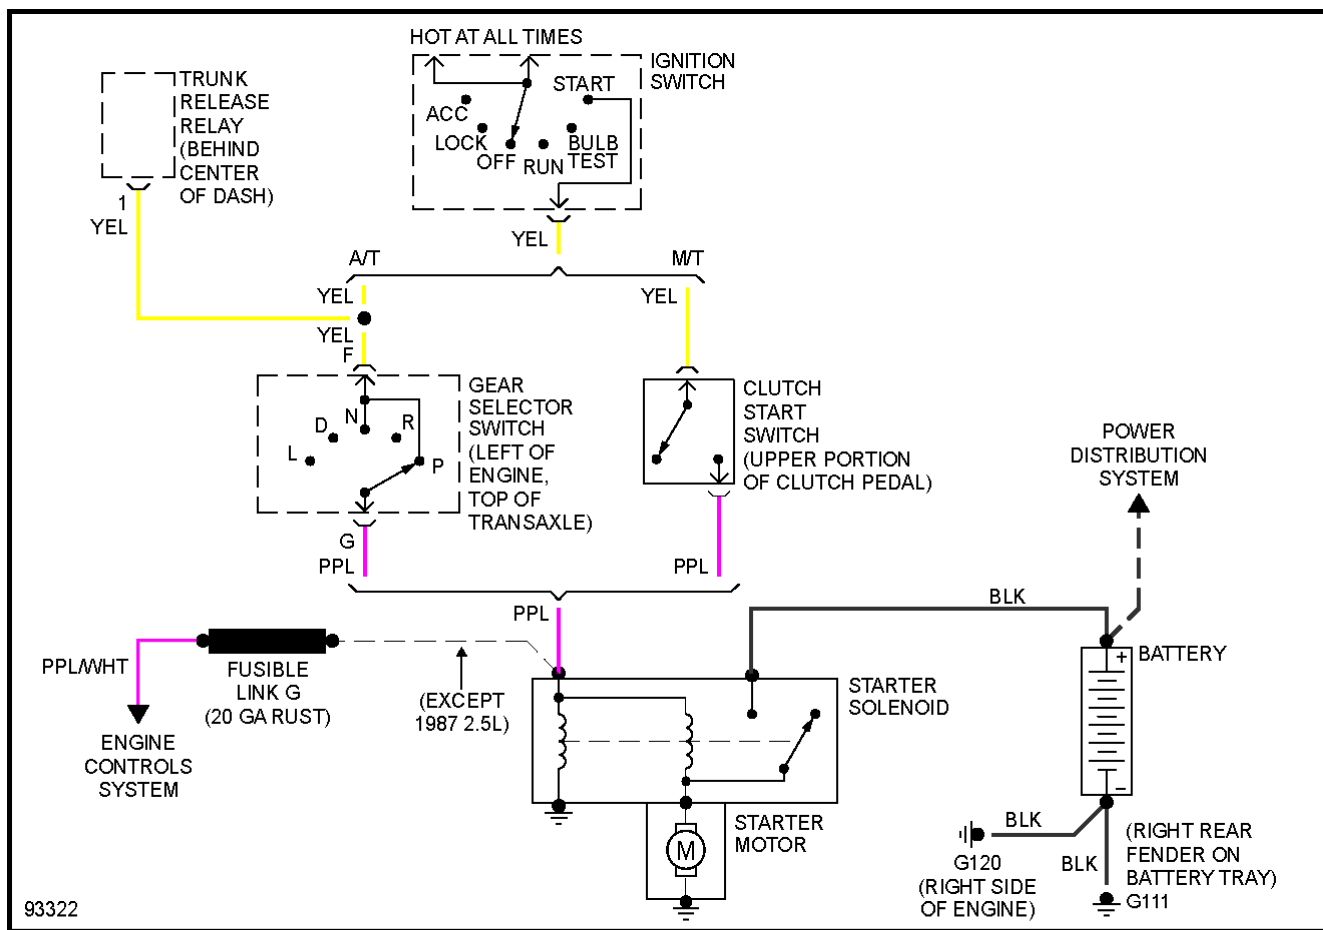

STARTING/CHARGING

1986 Pontiac Fiero SE

1986 System Wiring Diagrams Pontiac - Fiero

Fig. 13: Charging Circuit

1986 Pontiac Fiero SE

1986 System Wiring Diagrams Pontiac - Fiero

Fig. 14: Starting Circuit

TRUNK, TAILGATE, FUEL DOOR