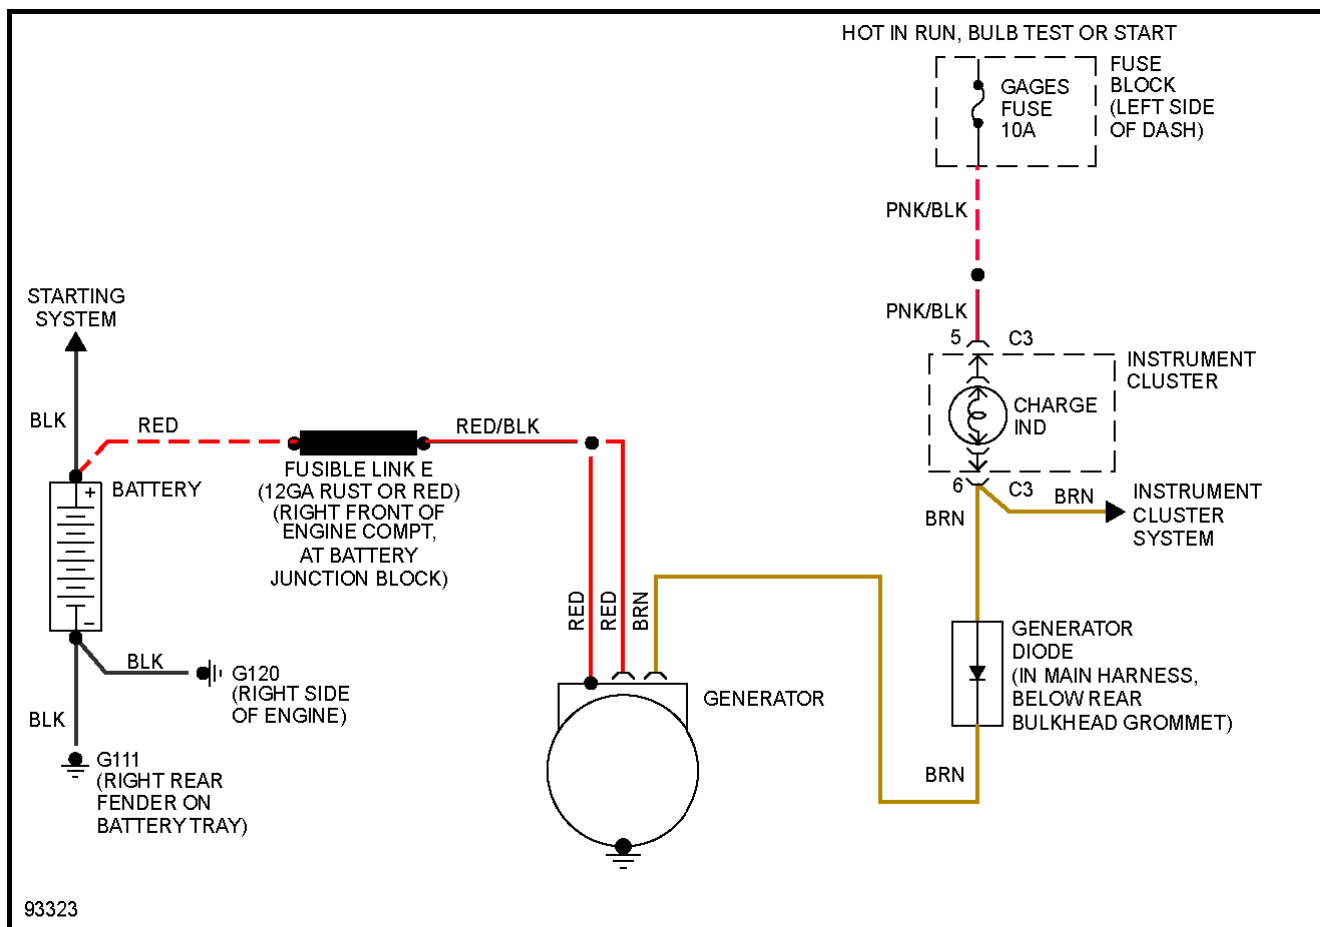

STARTING/CHARGING

1986 Pontiac Fiero SE

1986 System Wiring Diagrams Pontiac - Fiero

Fig. 13: Charging Circuit

1986 Pontiac Fiero SE

1986 System Wiring Diagrams Pontiac - Fiero

Fig. 14: Starting Circuit

TRUNK, TAILGATE, FUEL DOOR