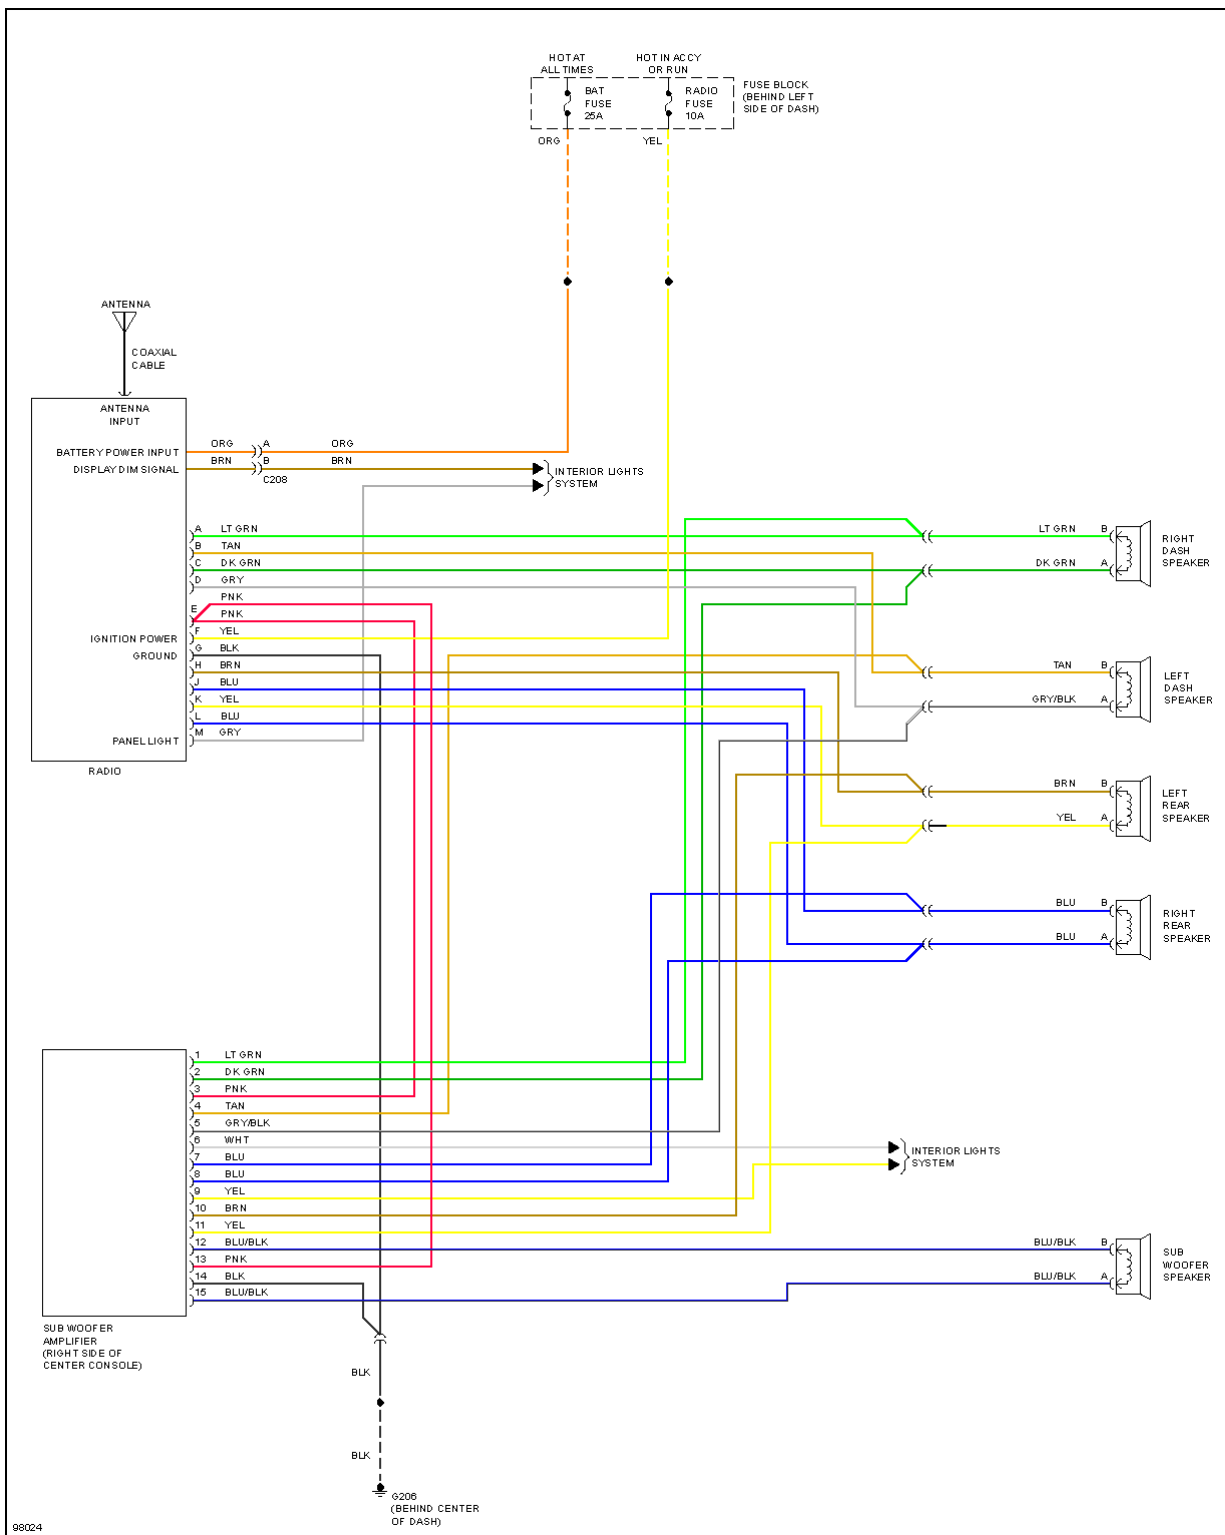

POWER DOOR LOCKS

1986 Pontiac Fiero SE

1986 System Wiring Diagrams Pontiac - Fiero

Fig. 9: Power Door Lock Circuit

POWER MIRRORS

1986 Pontiac Fiero SE

1986 System Wiring Diagrams Pontiac - Fiero

Fig. 10: Power Mirror Circuit

POWER WINDOWS

1986 Pontiac Fiero SE

1986 System Wiring Diagrams Pontiac - Fiero

Fig. 11: Power Window Circuit

RADIO

1986 Pontiac Fiero SE

1986 System Wiring Diagrams Pontiac - Fiero

Fig. 12: Radio Circuits

STARTING/CHARGING

1986 Pontiac Fiero SE

1986 System Wiring Diagrams Pontiac - Fiero

Fig. 13: Charging Circuit

1986 Pontiac Fiero SE

1986 System Wiring Diagrams Pontiac - Fiero

Fig. 14: Starting Circuit

TRUNK, TAILGATE, FUEL DOOR

1986 Pontiac Fiero SE

1986 System Wiring Diagrams Pontiac - Fiero

Fig. 15: Trunk, Tailgate, Fuel Door Circuits

WIPER/WASHER

1986 Pontiac Fiero SE

1986 System Wiring Diagrams Pontiac - Fiero

Fig. 16: 2-Speed Wiper/Washer Circuit