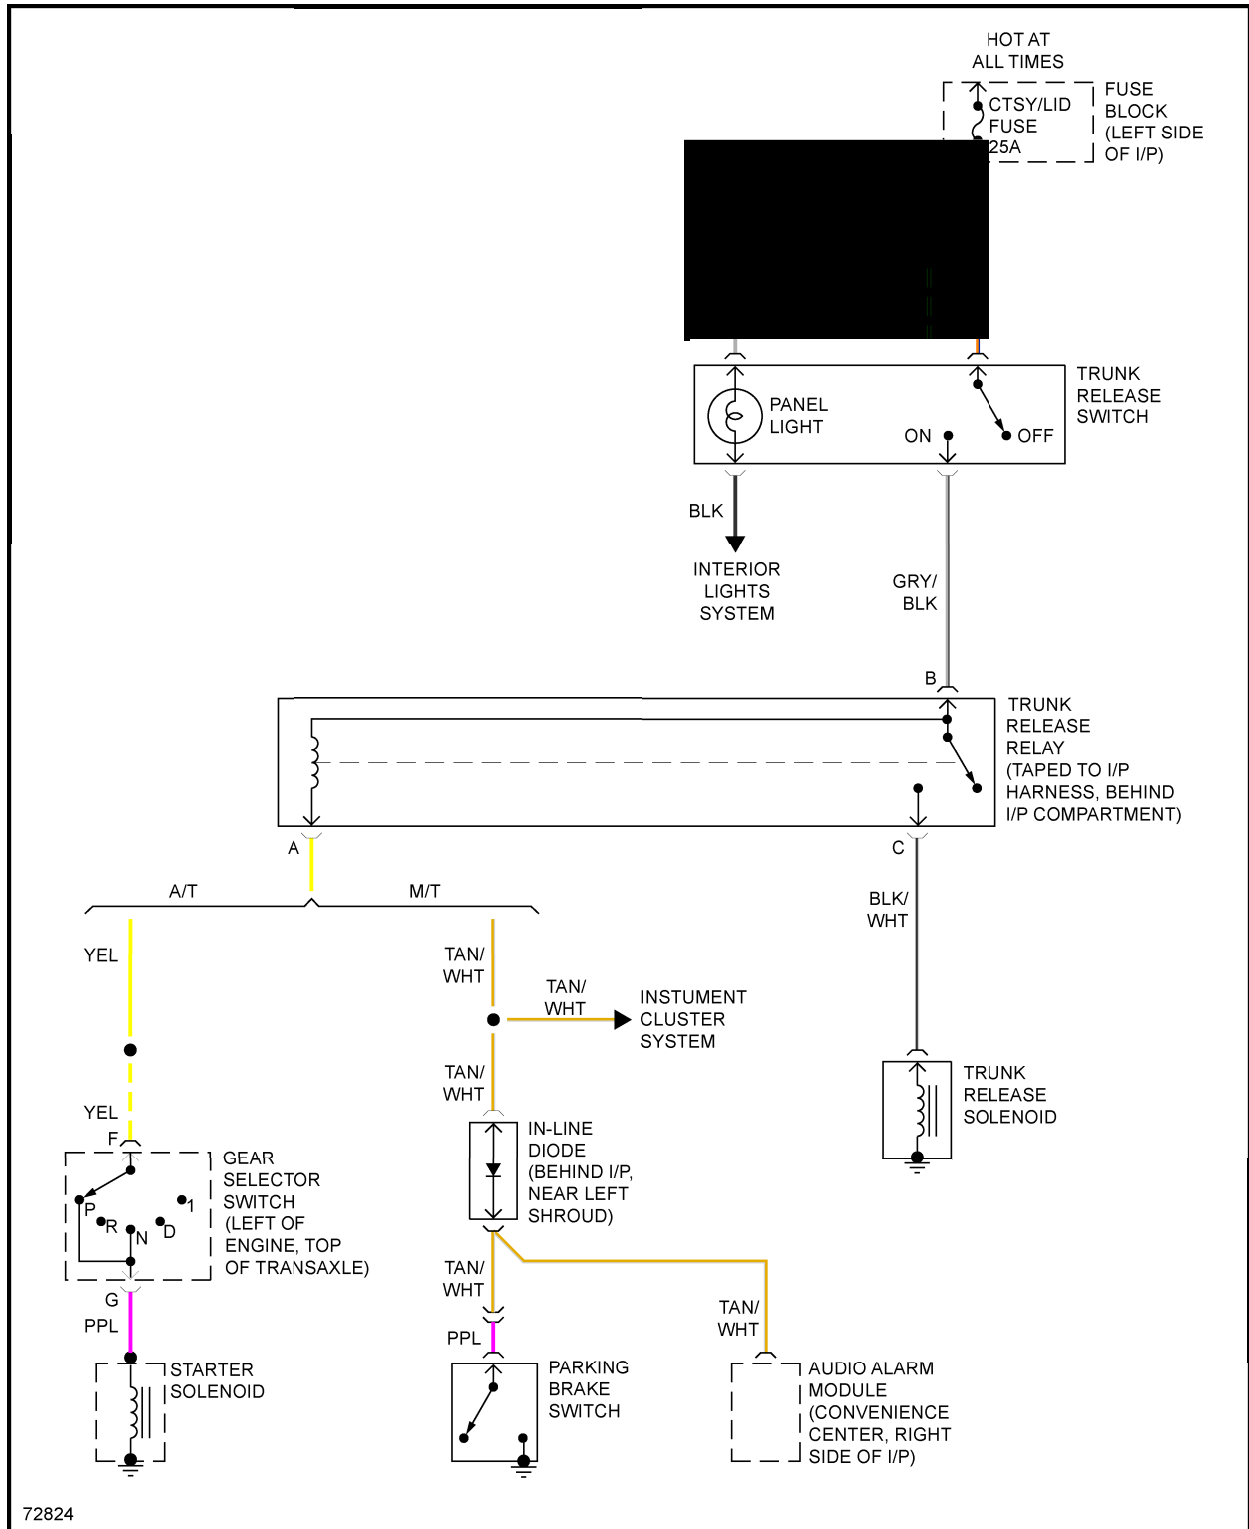

1986 Pontiac Fiero GT

1986 System Wiring Diagrams Pontiac - Fiero

93322

Fig. 14: Starting Circuit

TRUNK, TAILGATE, FUEL DOOR

1986 Pontiac Fiero GT

1986 System Wiring Diagrams Pontiac - Fiero

Fig. 15: Trunk, Tailgate, Fuel Door Circuits