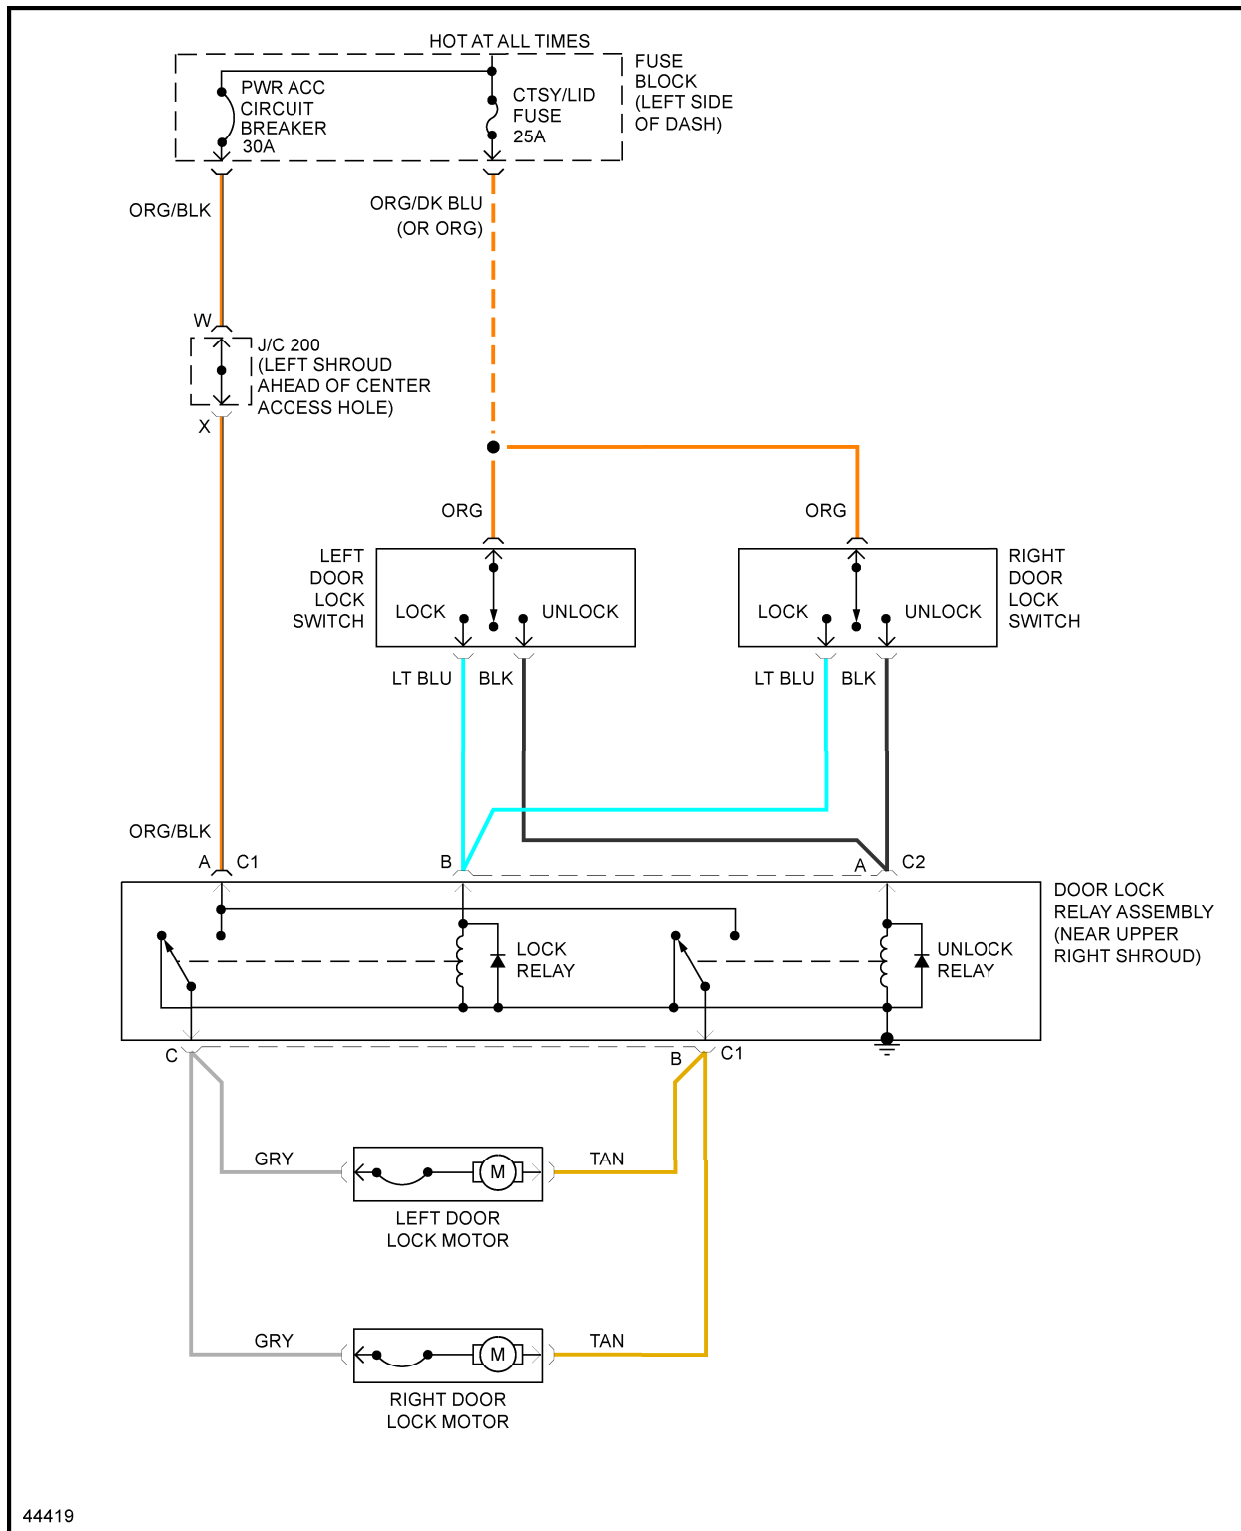

HORN

1986 Pontiac Fiero GT

1986 System Wiring Diagrams Pontiac - Fiero

Fig. 8: Horn Circuit

POWER DOOR LOCKS

1986 Pontiac Fiero GT

1986 System Wiring Diagrams Pontiac - Fiero

Fig. 9: Power Door Lock Circuit

POWER MIRRORS

1986 Pontiac Fiero GT

1986 System Wiring Diagrams Pontiac - Fiero

Fig. 10: Power Mirror Circuit

POWER WINDOWS

1986 Pontiac Fiero GT

1986 System Wiring Diagrams Pontiac - Fiero

Fig. 11: Power Window Circuit