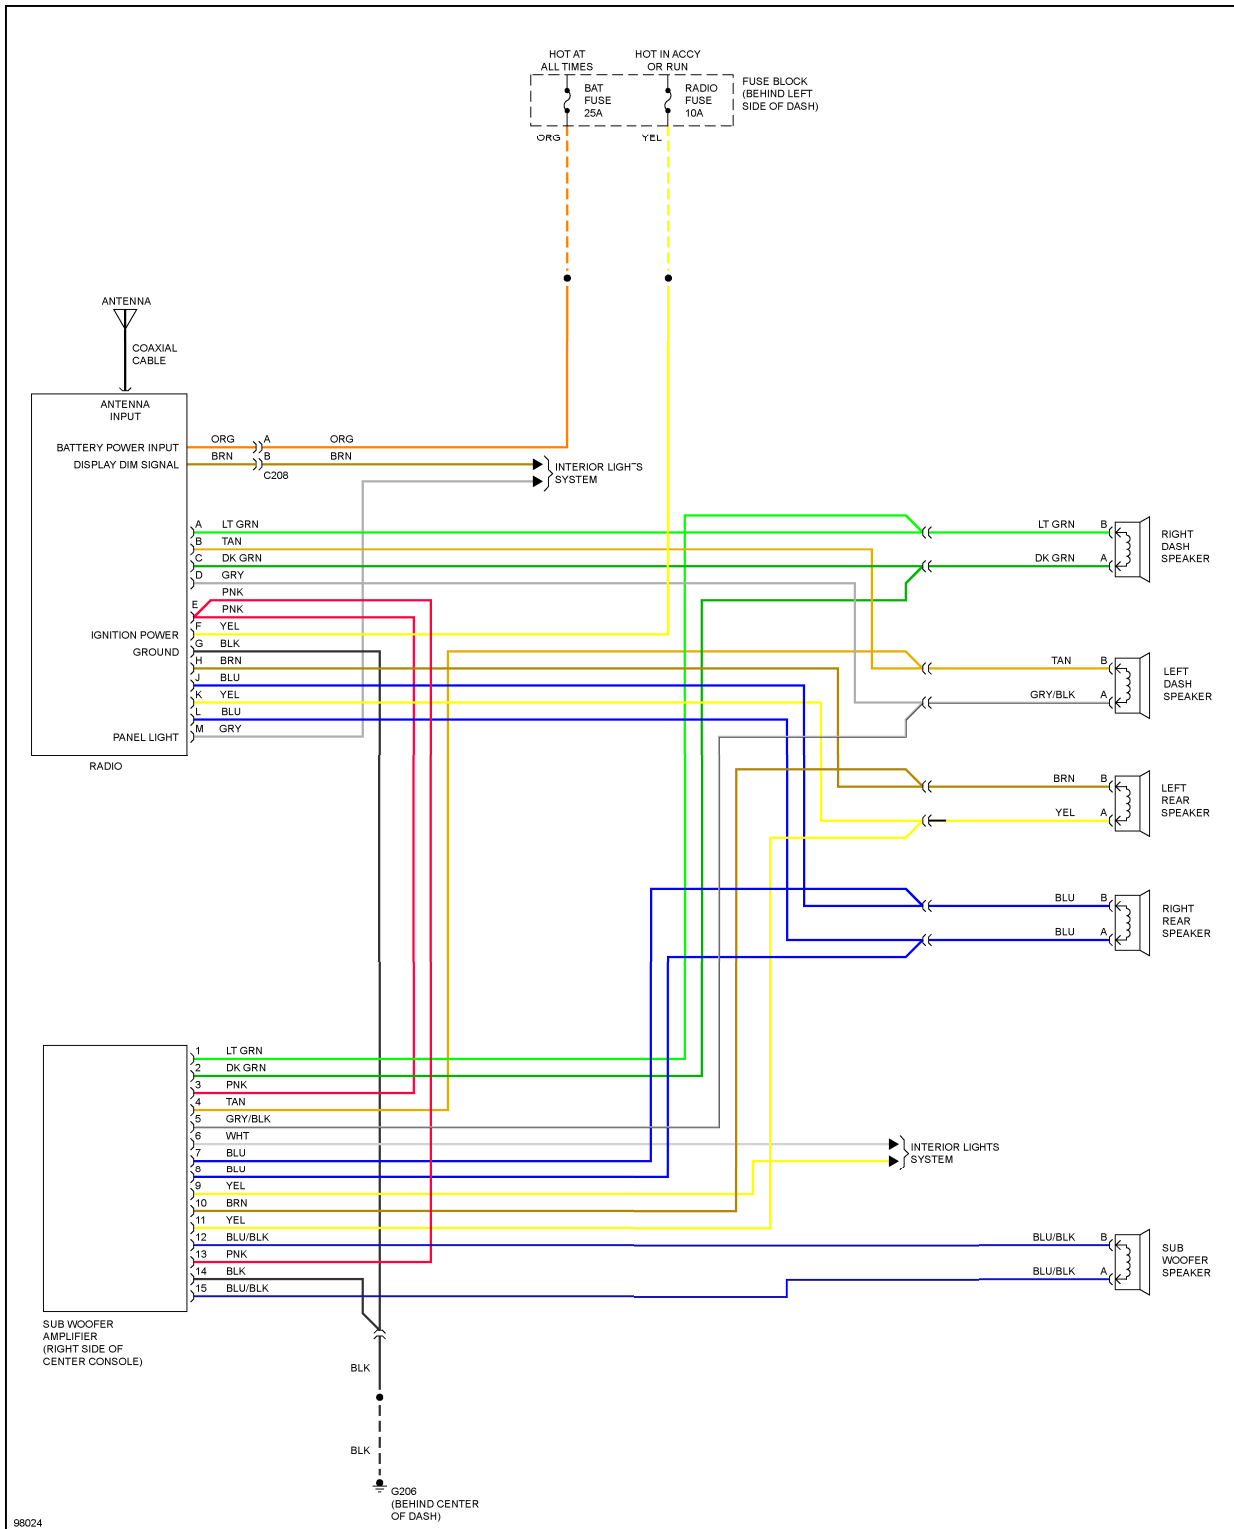

POWER MIRRORS

1986 Pontiac Fiero GT

1986 System Wiring Diagrams Pontiac - Fiero

Fig. 10: Power Mirror Circuit

POWER WINDOWS

1986 Pontiac Fiero GT

1986 System Wiring Diagrams Pontiac - Fiero

Fig. 11: Power Window Circuit

RADIO

1986 Pontiac Fiero GT

1986 System Wiring Diagrams Pontiac - Fiero

Fig. 12: Radio Circuits

STARTING/CHARGING

1986 Pontiac Fiero GT

1986 System Wiring Diagrams Pontiac - Fiero

Fig. 13: Charging Circuit

1986 Pontiac Fiero GT

1986 System Wiring Diagrams Pontiac - Fiero

93322

Fig. 14: Starting Circuit

TRUNK, TAILGATE, FUEL DOOR

1986 Pontiac Fiero GT

1986 System Wiring Diagrams Pontiac - Fiero

Fig. 15: Trunk, Tailgate, Fuel Door Circuits

WIPER/WASHER

1986 Pontiac Fiero GT

1986 System Wiring Diagrams Pontiac - Fiero

Fig. 16: 2-Speed Wiper/Washer Circuit

1986 Pontiac Fiero GT

1986 System Wiring Diagrams Pontiac - Fiero

Fig. 17: Interval Wiper/Washer Circuit