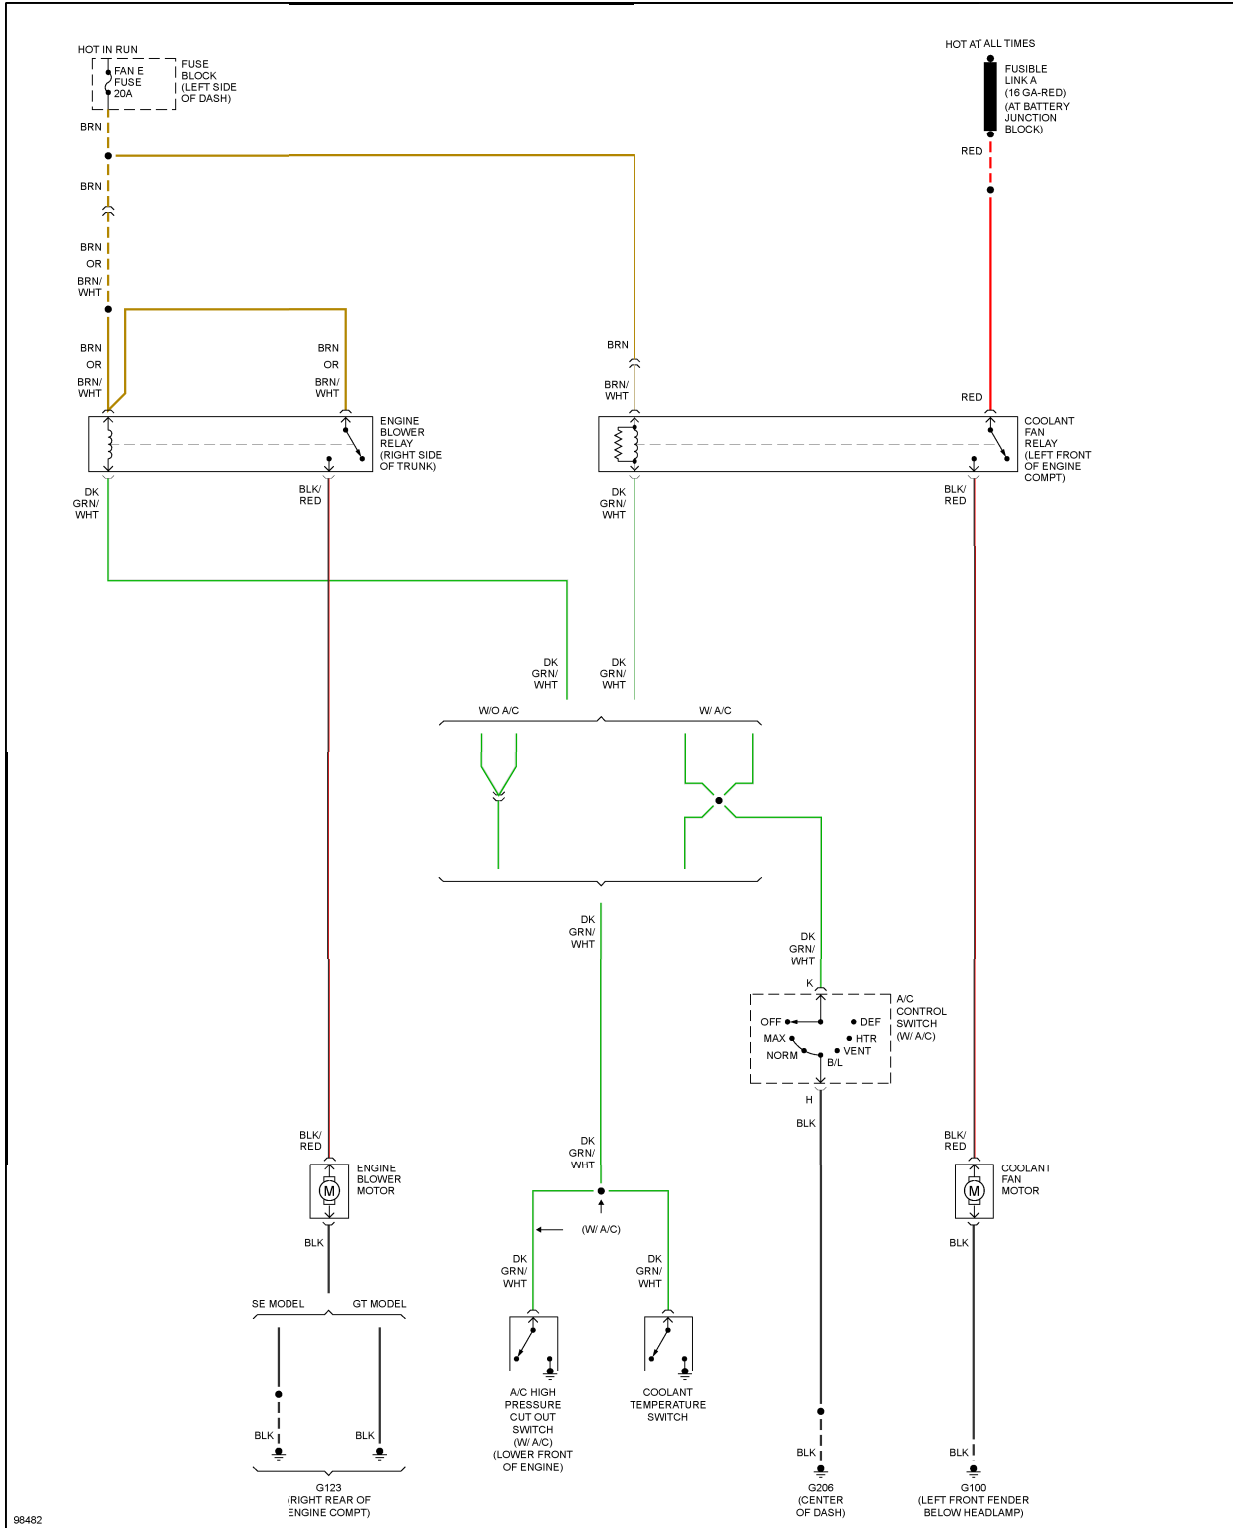

1986 Pontiac Fiero GT

1986 System Wiring Diagrams Pontiac - Fiero

Fig. 1: 2.5L (VIN R), Cooling Fan Circuit, One Speed, W/ A/C & Heavy Duty Cooling

1986 Pontiac Fiero GT

1986 System Wiring Diagrams Pontiac - Fiero

1986 Pontiac Fiero GT

1986 System Wiring Diagrams Pontiac - Fiero

Fig. 2: 2.5L (VIN R), Cooling Fan Circuit, Two Speed, W/ A/C & Heavy Duty Cooling

1986 Pontiac Fiero GT

1986 System Wiring Diagrams Pontiac - Fiero

Fig. 3: 2.5L (VIN R), Cooling Fan Circuit, W/O A/C, One Speed

2.8L

1986 Pontiac Fiero GT

1986 System Wiring Diagrams Pontiac - Fiero

1986 Pontiac Fiero GT

1986 System Wiring Diagrams Pontiac - Fiero

Fig. 4: 2.8L (VIN 9), Cooling Fan Circuit, W/ Heavy Duty Cooling