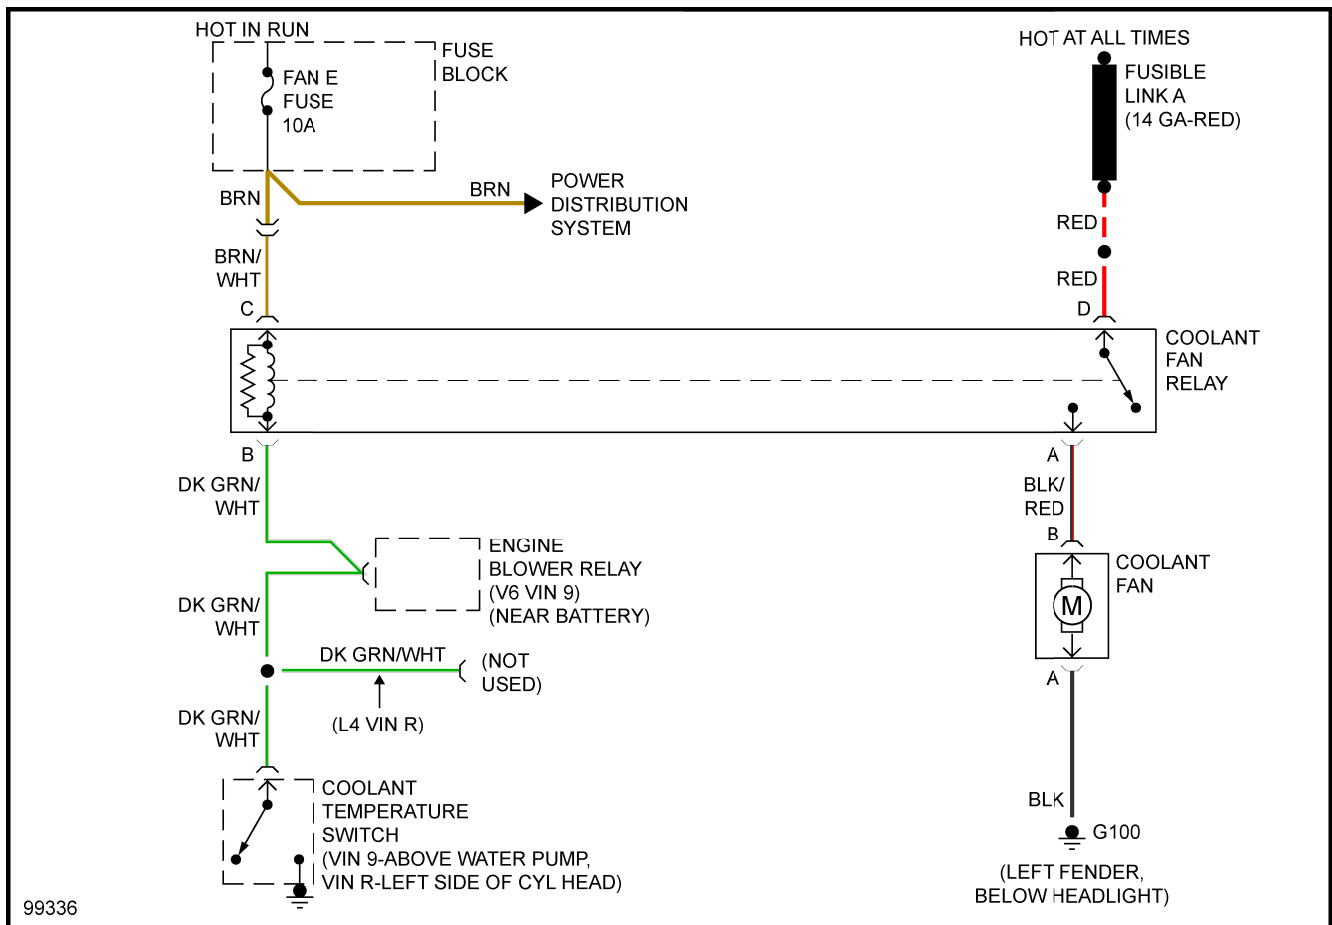

1986 Pontiac Fiero GT

1986 System Wiring Diagrams Pontiac - Fiero

Fig. 2: 2.5L (VIN R), Cooling Fan Circuit, Two Speed, W/ A/C & Heavy Duty Cooling

1986 Pontiac Fiero GT

1986 System Wiring Diagrams Pontiac - Fiero