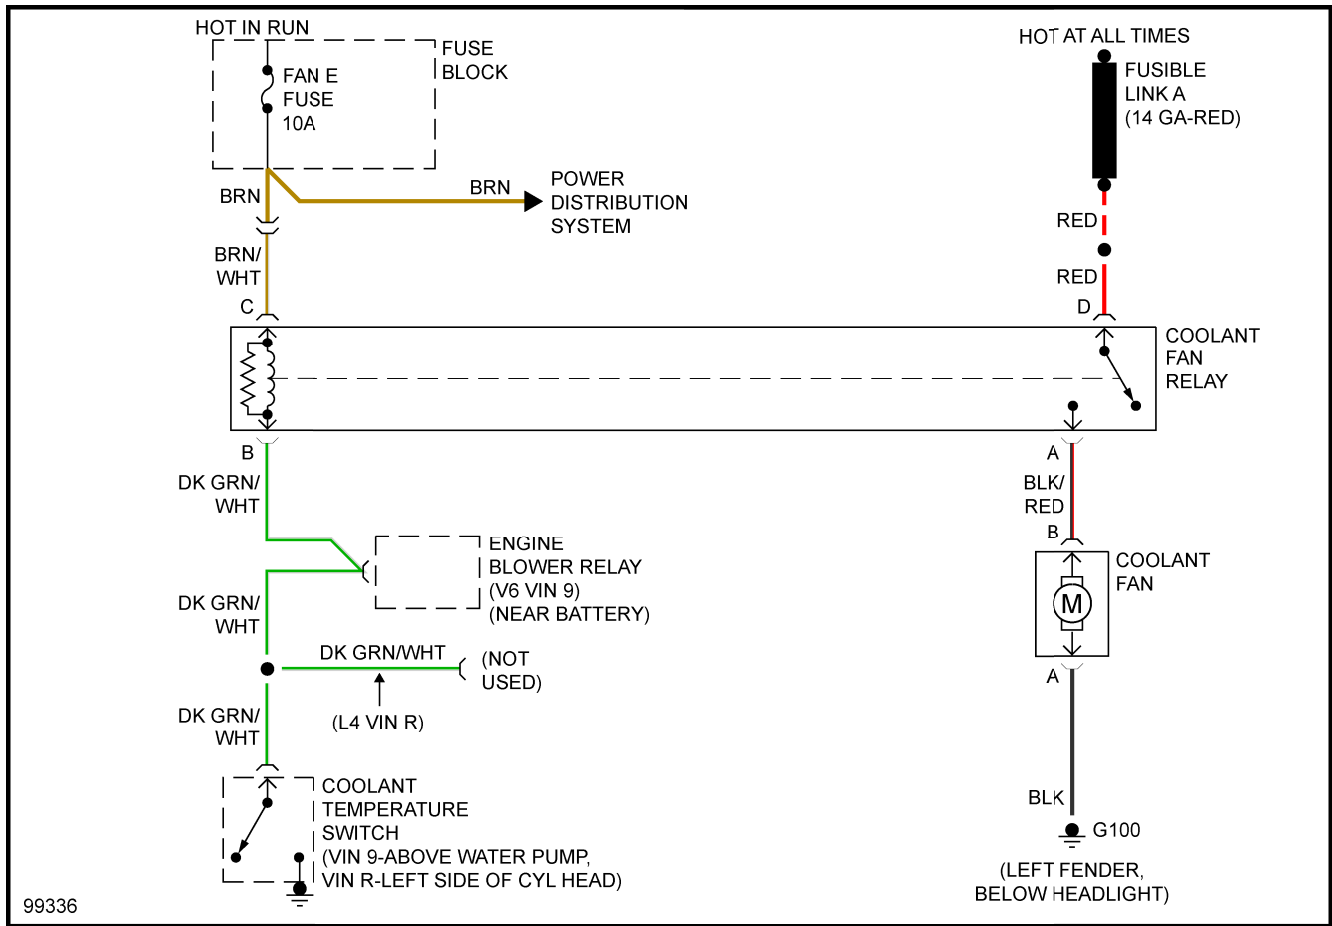

Fig. 4: 2.8L (VIN 9), Cooling Fan Circuit, W/ Heavy Duty Cooling

1986 Pontiac Fiero GT

1986 System Wiring Diagrams Pontiac - Fiero