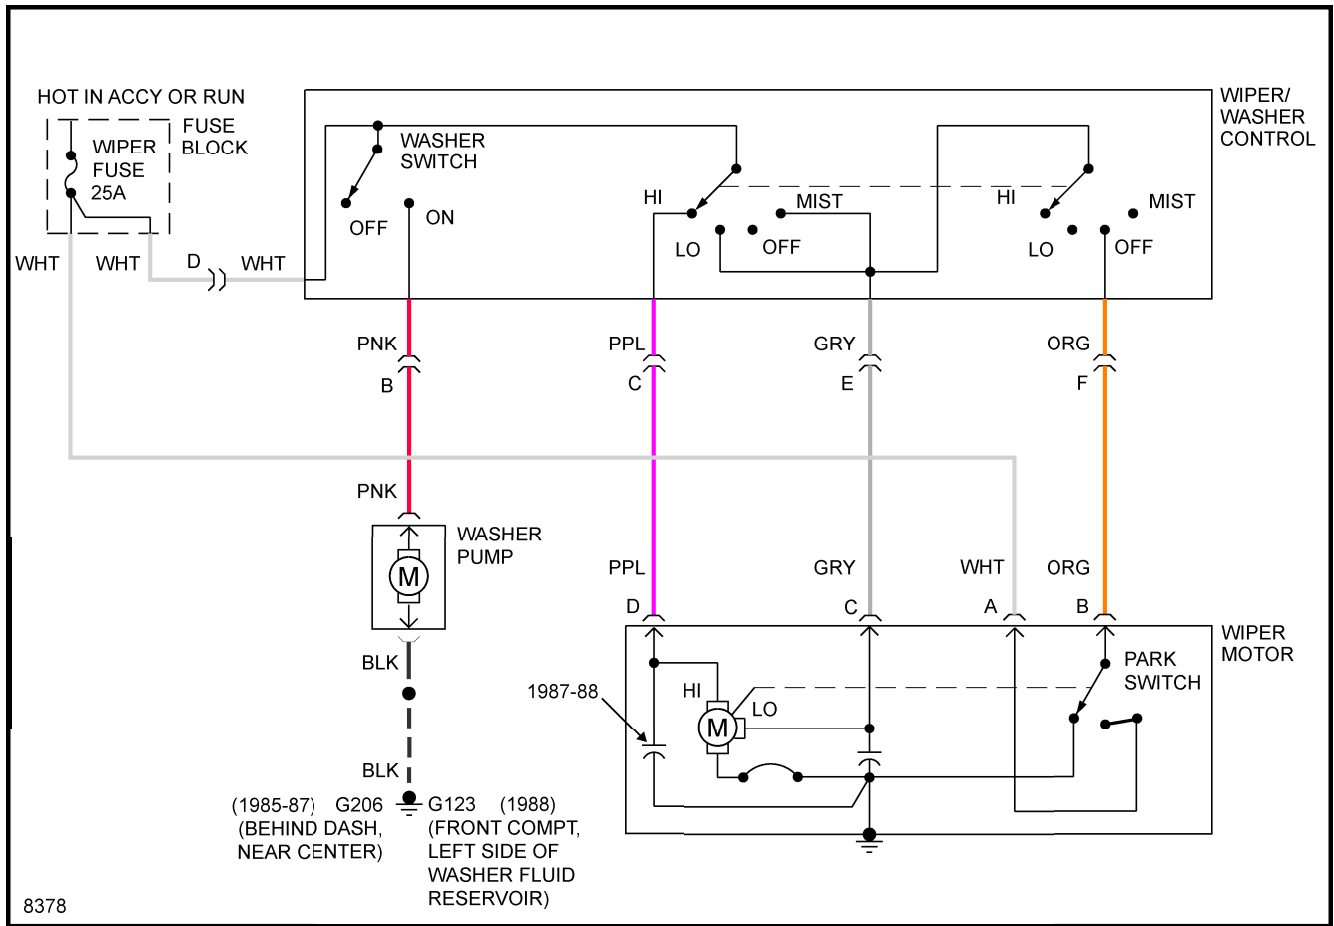

WIPER/WASHER

1986 Pontiac Fiero GT

1986 System Wiring Diagrams Pontiac - Fiero

Fig. 16: 2-Speed Wiper/Washer Circuit

1986 Pontiac Fiero GT

1986 System Wiring Diagrams Pontiac - Fiero

Fig. 17: Interval Wiper/Washer Circuit