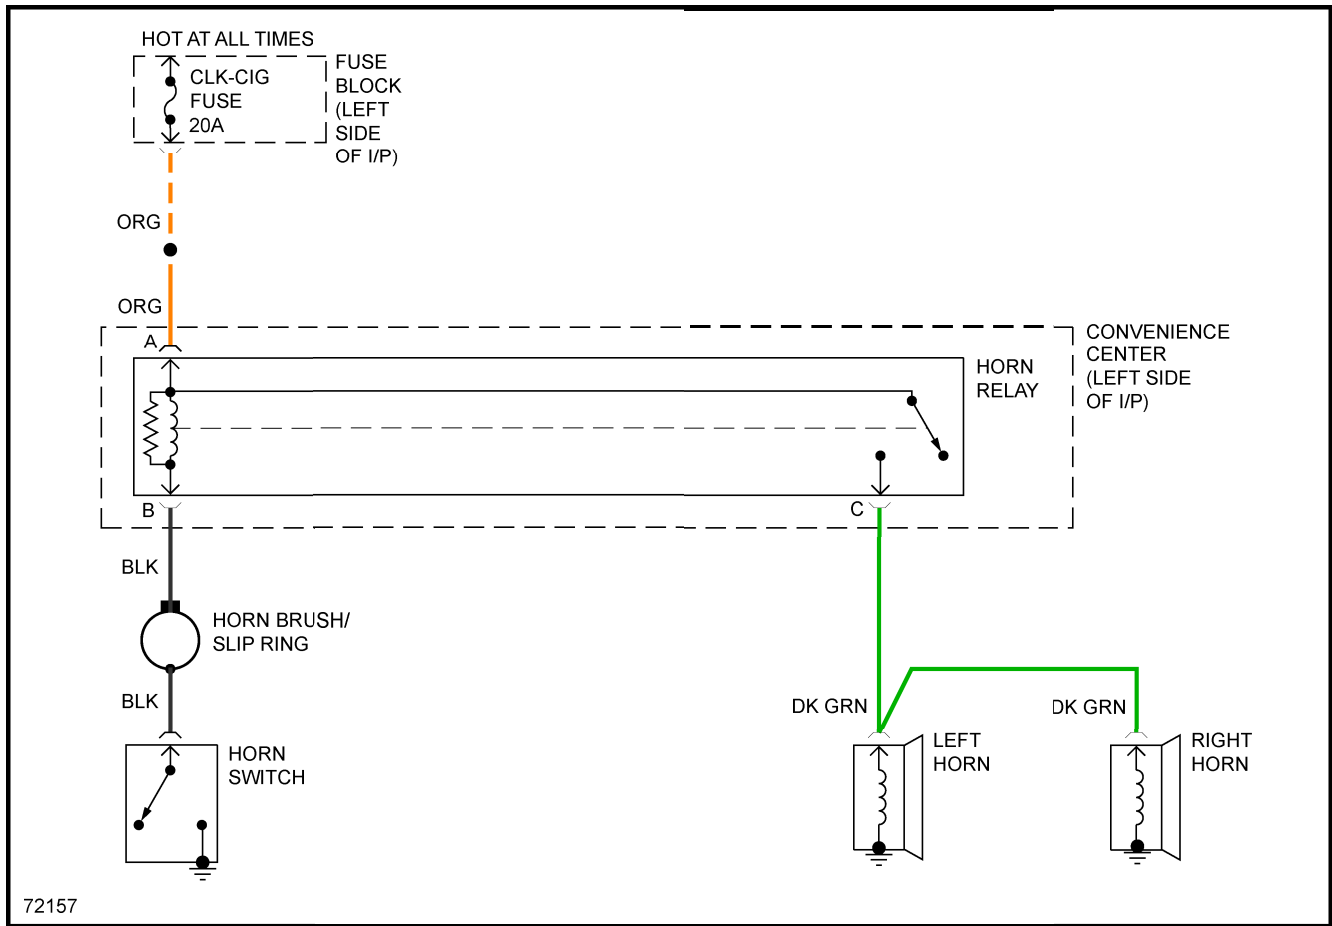

HORN

1986 Pontiac Fiero GT

1986 System Wiring Diagrams Pontiac - Fiero

Fig. 8: Horn Circuit

POWER DOOR LOCKS

1986 Pontiac Fiero GT

1986 System Wiring Diagrams Pontiac - Fiero

Fig. 9: Power Door Lock Circuit