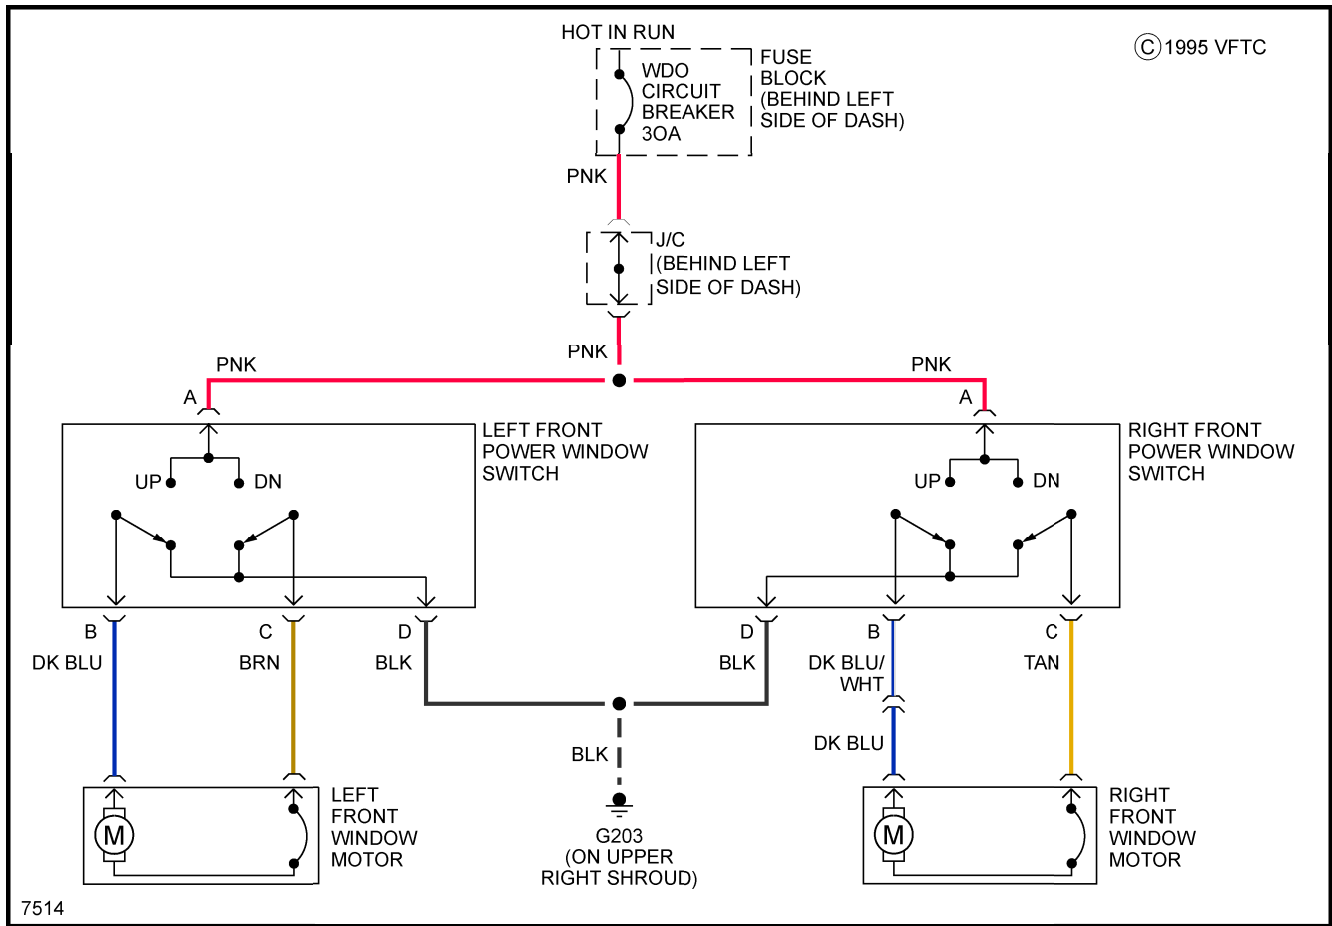

HORN

1986 Pontiac Fiero GT

1986 System Wiring Diagrams Pontiac - Fiero

Fig. 8: Horn Circuit

POWER DOOR LOCKS

1986 Pontiac Fiero GT

1986 System Wiring Diagrams Pontiac - Fiero

Fig. 9: Power Door Lock Circuit

POWER MIRRORS

1986 Pontiac Fiero GT

1986 System Wiring Diagrams Pontiac - Fiero

Fig. 10: Power Mirror Circuit

POWER WINDOWS

1986 Pontiac Fiero GT

1986 System Wiring Diagrams Pontiac - Fiero

Fig. 11: Power Window Circuit