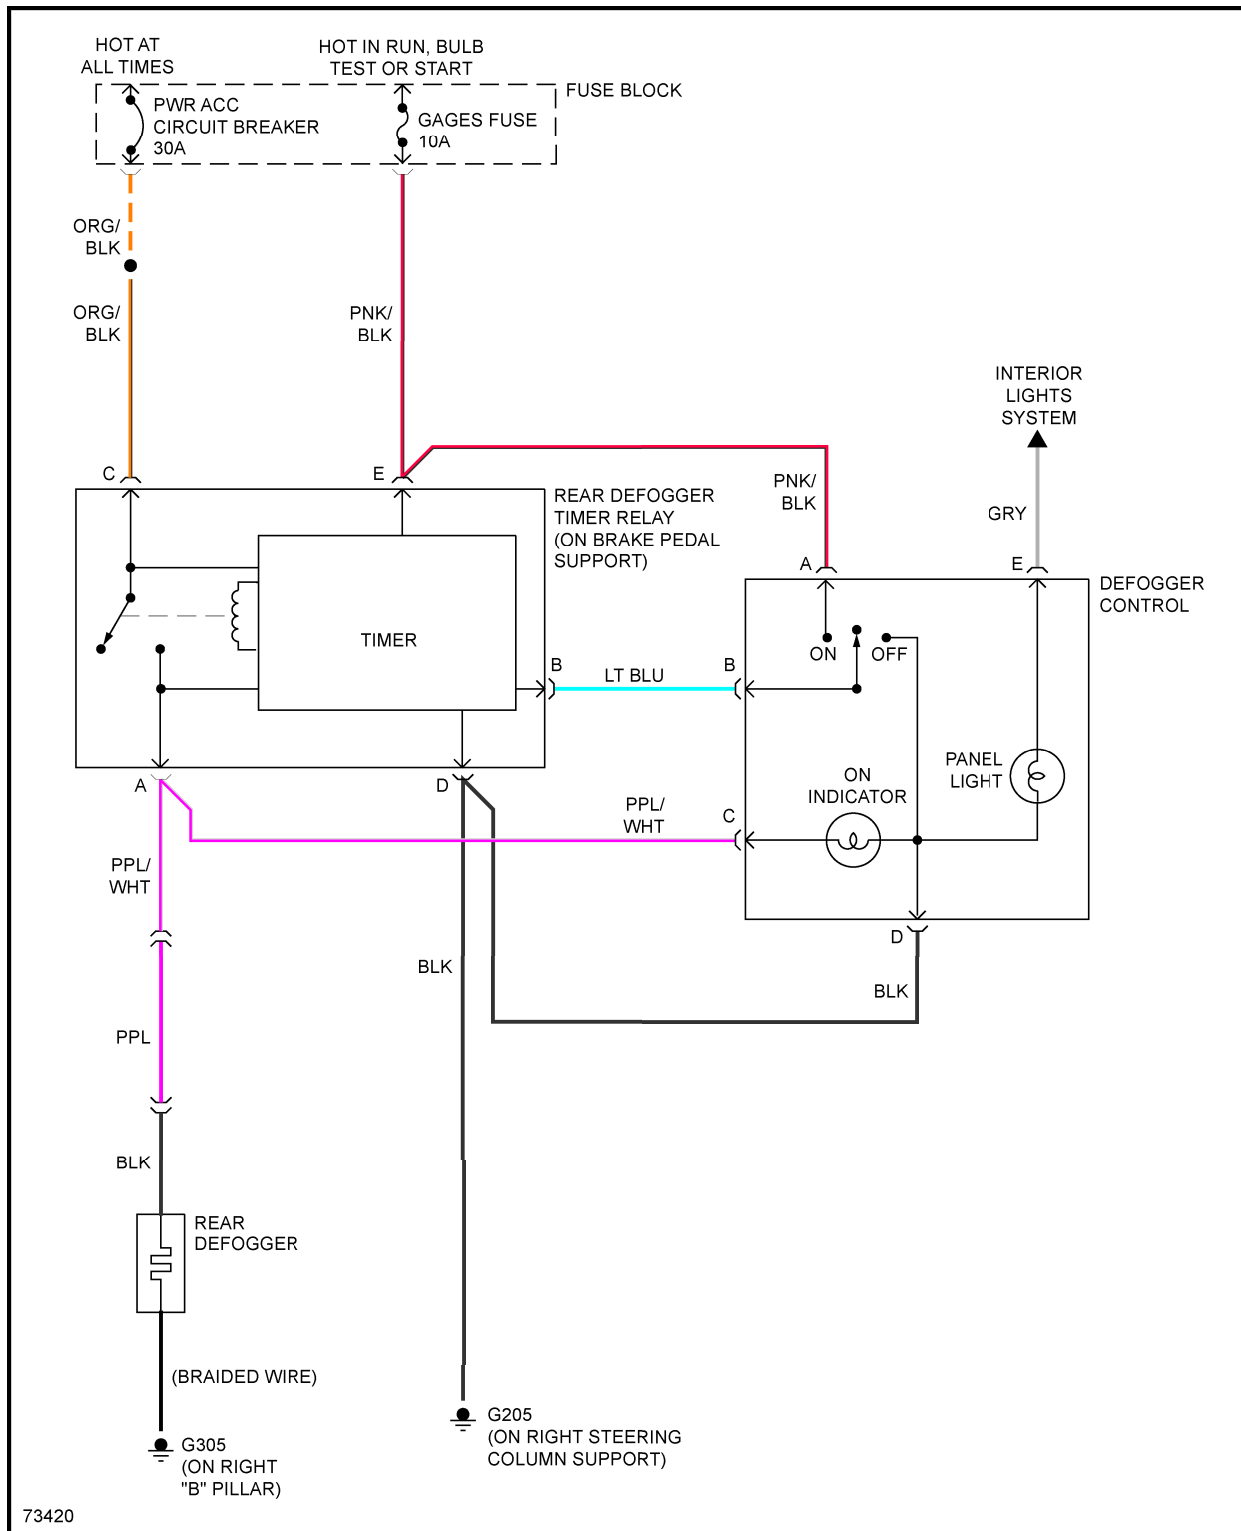

1986 System Wiring Diagrams Pontiac - Fiero

Fig. 6: 2.8L (VIN 9), Cooling Fan Circuit, W/O Heavy Duty Cooling

DEFOGGERS

1986 Pontiac Fiero GT

1986 System Wiring Diagrams Pontiac - Fiero

Fig. 7: Defogger Circuit