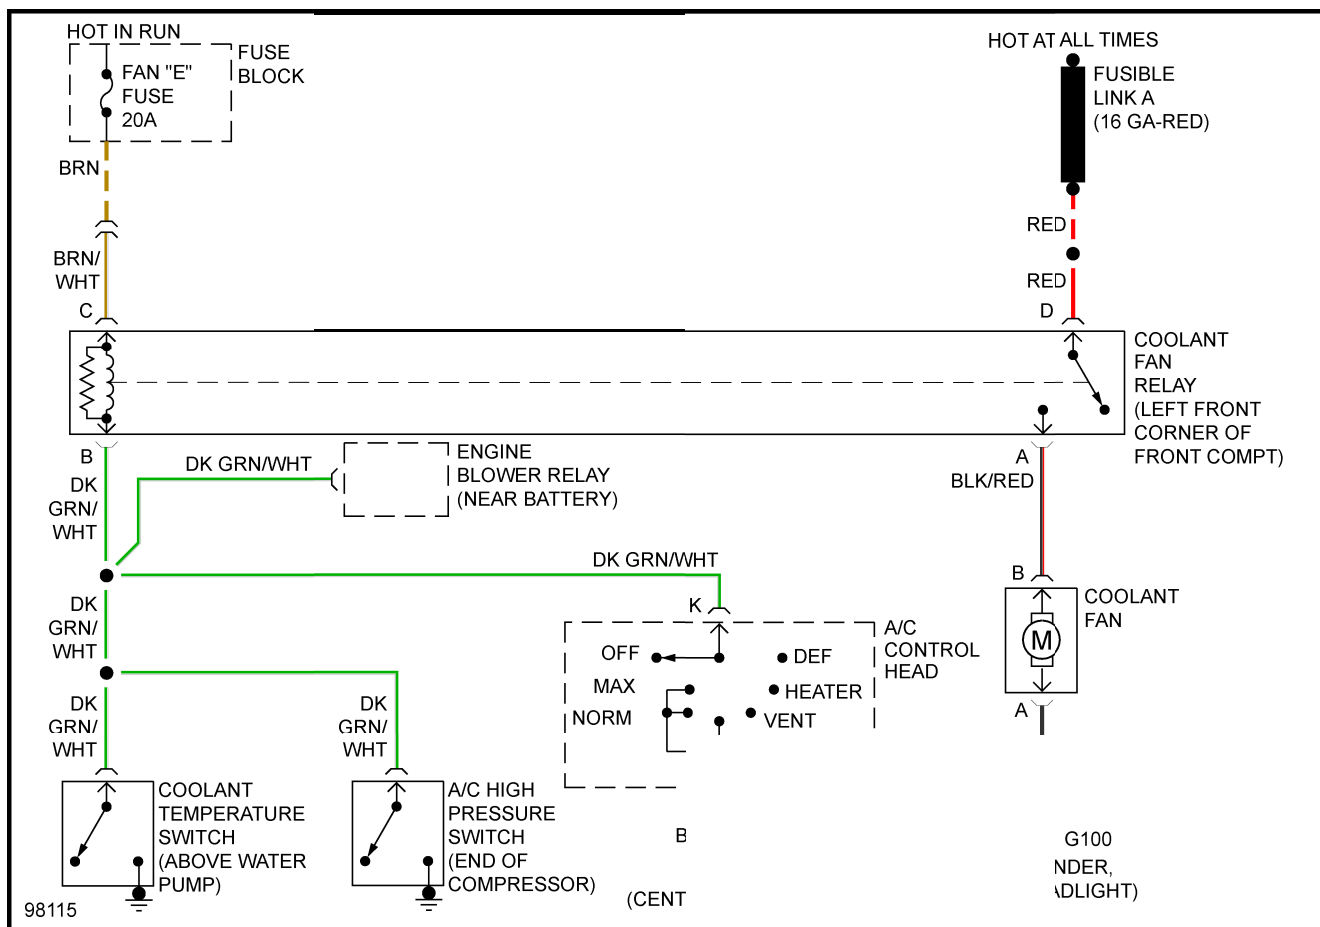

1986 System Wiring Diagrams Pontiac - Fiero

Fig. 6: 2.8L (VIN 9), Cooling Fan Circuit, W/O Heavy Duty Cooling

DEFOGGERS

1986 Pontiac Fiero GT

1986 System Wiring Diagrams Pontiac - Fiero

Fig. 7: Defogger Circuit