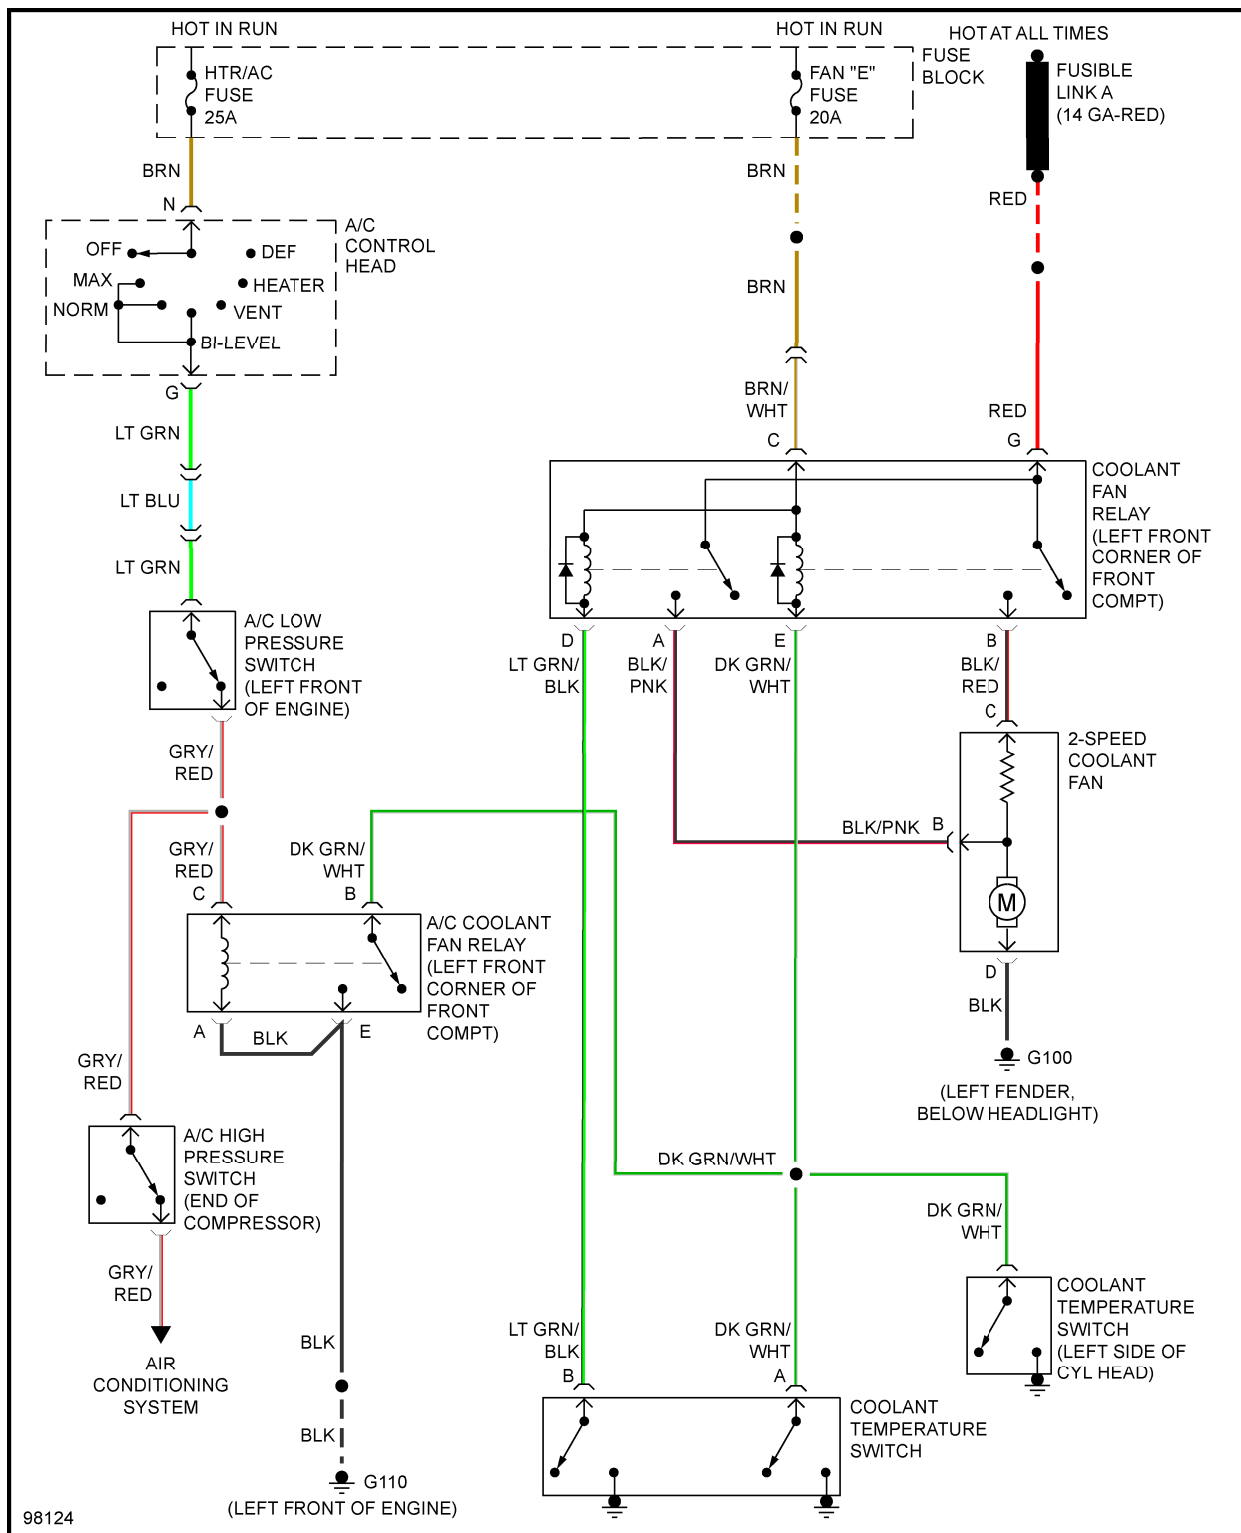

1986 Pontiac Fiero GT

1986 System Wiring Diagrams Pontiac - Fiero

1986 System Wiring Diagrams

Pontiac - Fiero

COOLING FAN

2.5L

1986 Pontiac Fiero GT

1986 System Wiring Diagrams Pontiac - Fiero

1986 Pontiac Fiero GT

1986 System Wiring Diagrams Pontiac - Fiero

Fig. 1: 2.5L (VIN R), Cooling Fan Circuit, One Speed, W/ A/C & Heavy Duty Cooling

1986 Pontiac Fiero GT

1986 System Wiring Diagrams Pontiac - Fiero

1986 Pontiac Fiero GT

1986 System Wiring Diagrams Pontiac - Fiero

Fig. 2: 2.5L (VIN R), Cooling Fan Circuit, Two Speed, W/ A/C & Heavy Duty Cooling

1986 Pontiac Fiero GT

1986 System Wiring Diagrams Pontiac - Fiero