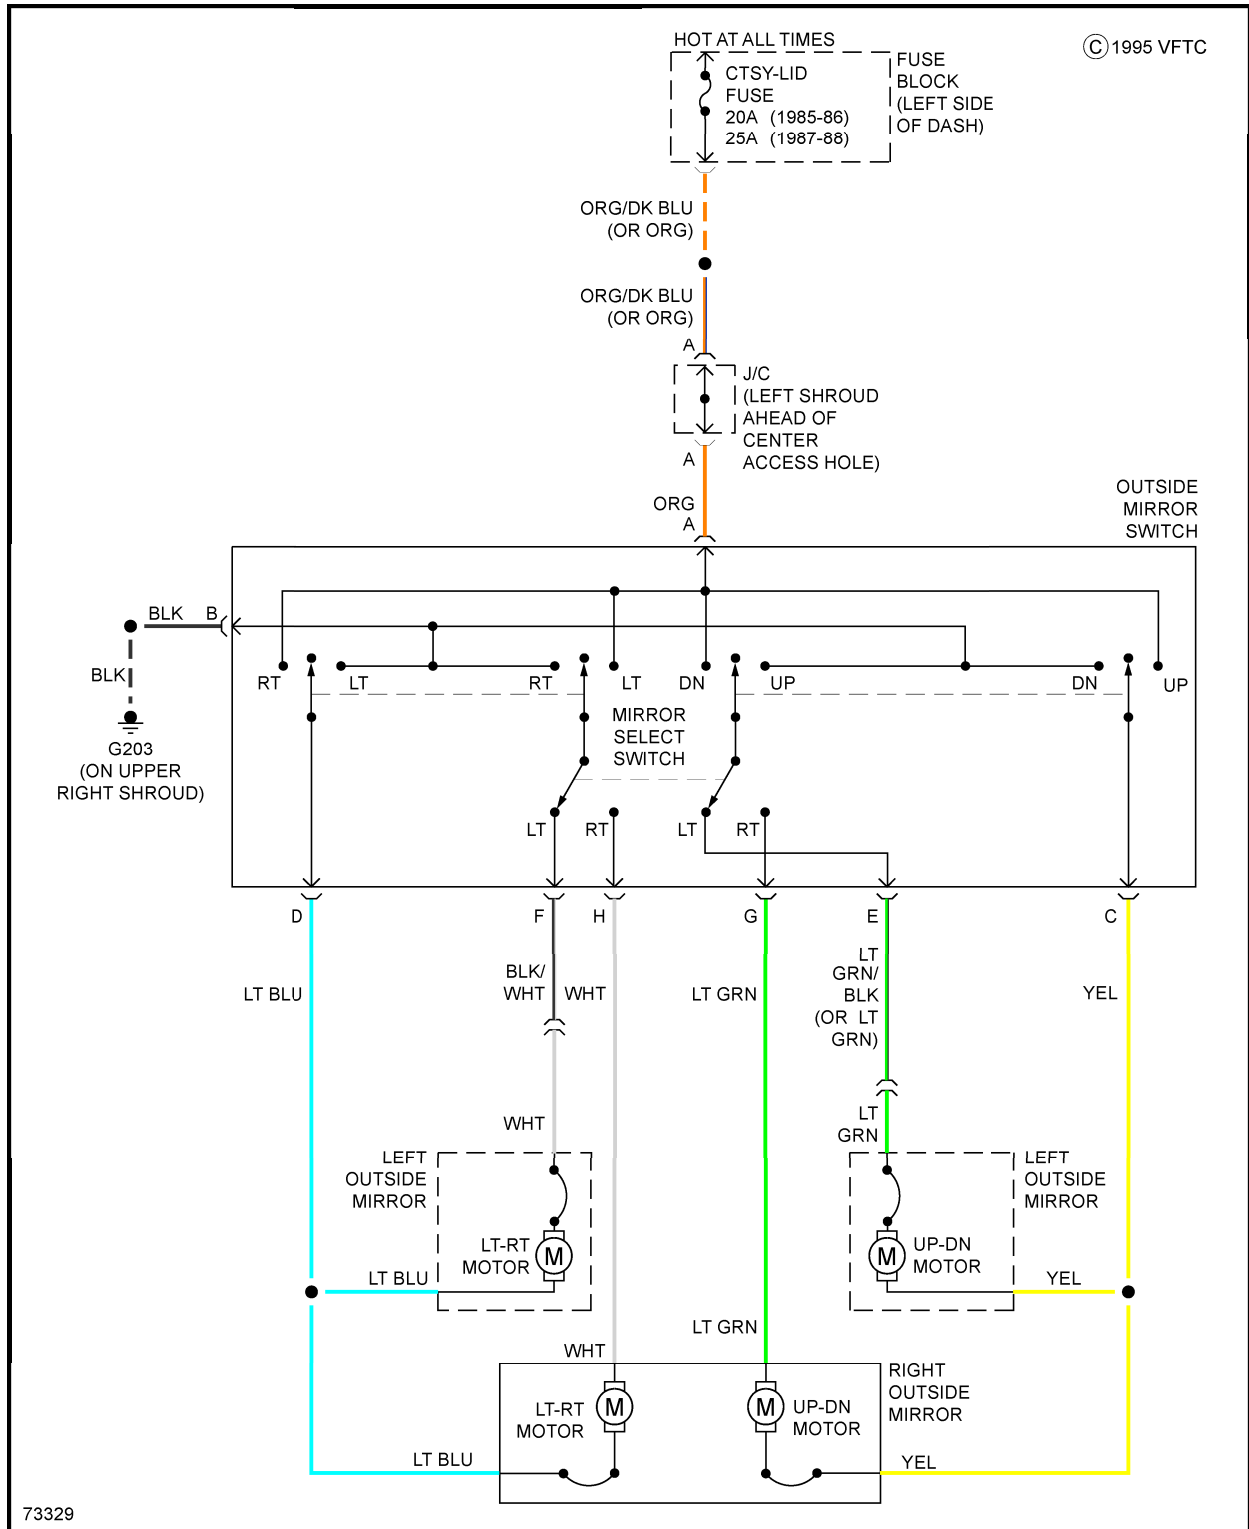

HORN

1986 Pontiac Fiero GT

1986 System Wiring Diagrams Pontiac - Fiero

Fig. 8: Horn Circuit

POWER DOOR LOCKS

1986 Pontiac Fiero GT

1986 System Wiring Diagrams Pontiac - Fiero

Fig. 9: Power Door Lock Circuit

POWER MIRRORS

1986 Pontiac Fiero GT

1986 System Wiring Diagrams Pontiac - Fiero

Fig. 10: Power Mirror Circuit

POWER WINDOWS

1986 Pontiac Fiero GT

1986 System Wiring Diagrams Pontiac - Fiero

Fig. 11: Power Window Circuit