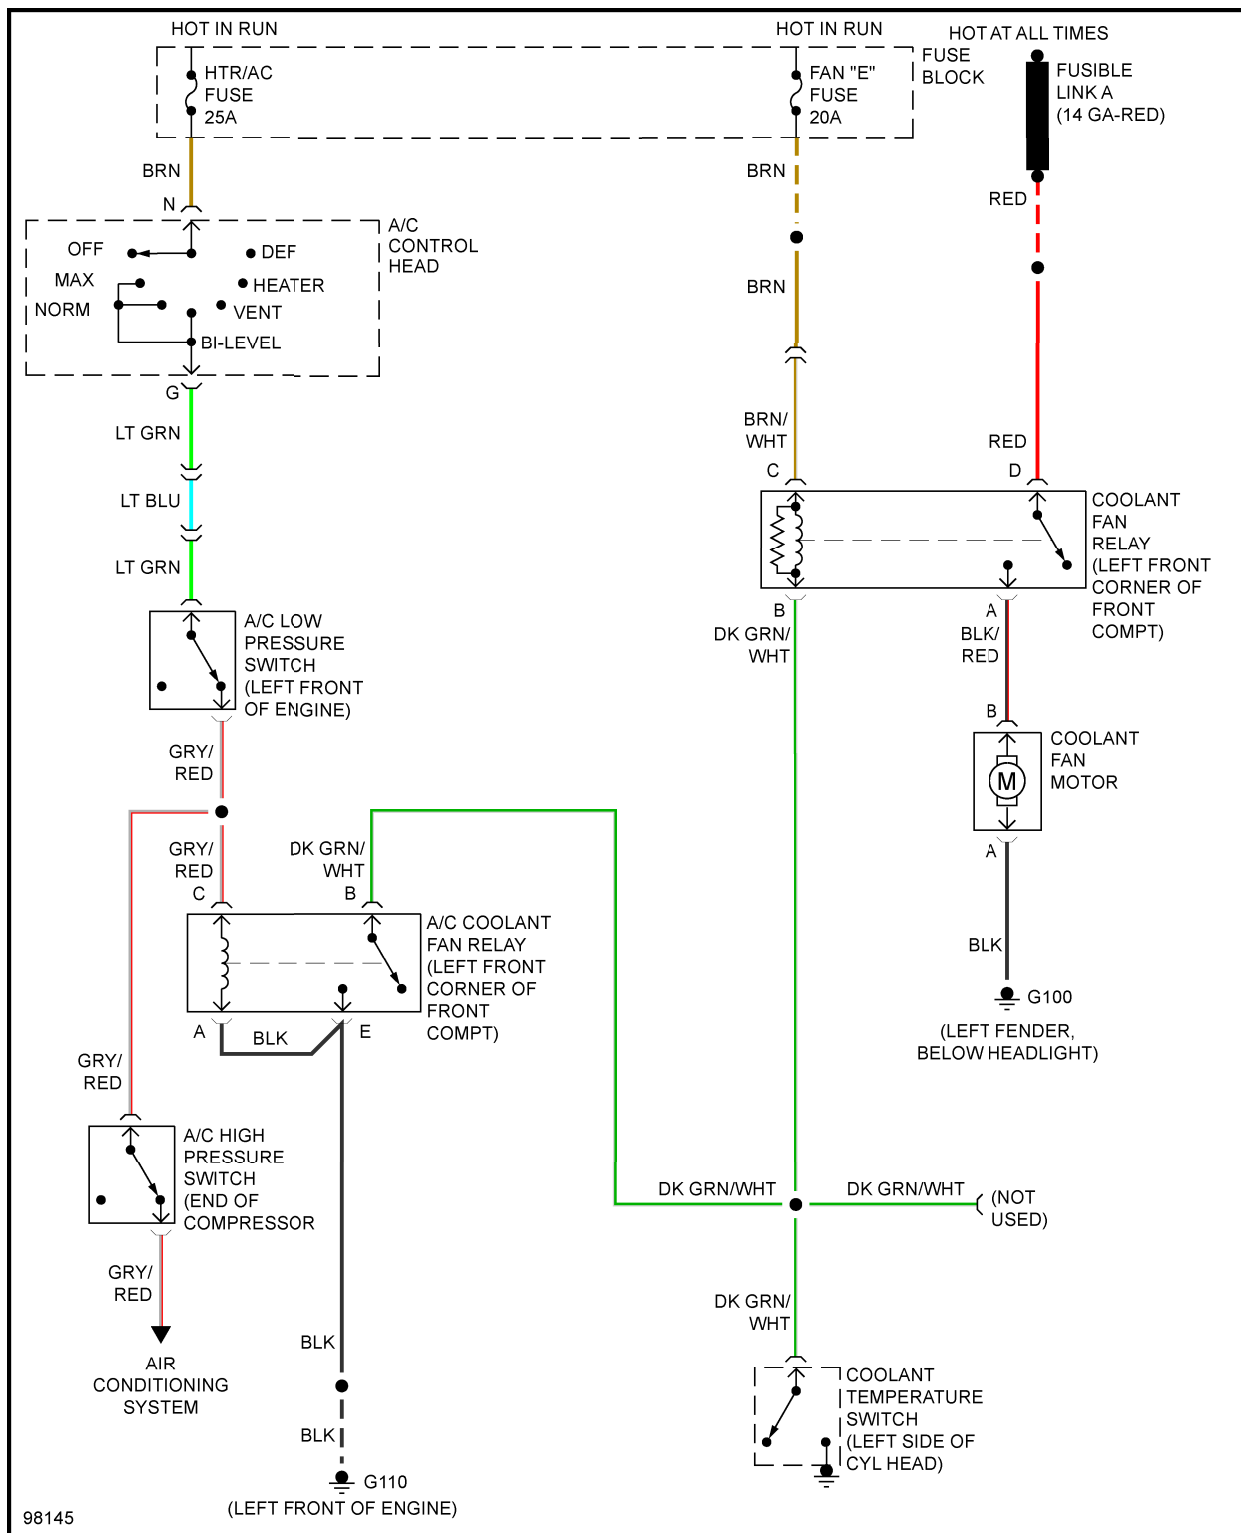

1986 Pontiac Fiero GT

1986 System Wiring Diagrams Pontiac - Fiero

1986 System Wiring Diagrams

Pontiac - Fiero

COOLING FAN

2.5L

1986 Pontiac Fiero GT

1986 System Wiring Diagrams Pontiac - Fiero

1986 Pontiac Fiero GT

1986 System Wiring Diagrams Pontiac - Fiero

Fig. 1: 2.5L (VIN R), Cooling Fan Circuit, One Speed, W/ A/C & Heavy Duty Cooling

1986 Pontiac Fiero GT

1986 System Wiring Diagrams Pontiac - Fiero

1986 Pontiac Fiero GT

1986 System Wiring Diagrams Pontiac - Fiero

Fig. 2: 2.5L (VIN R), Cooling Fan Circuit, Two Speed, W/ A/C & Heavy Duty Cooling

1986 Pontiac Fiero GT

1986 System Wiring Diagrams Pontiac - Fiero