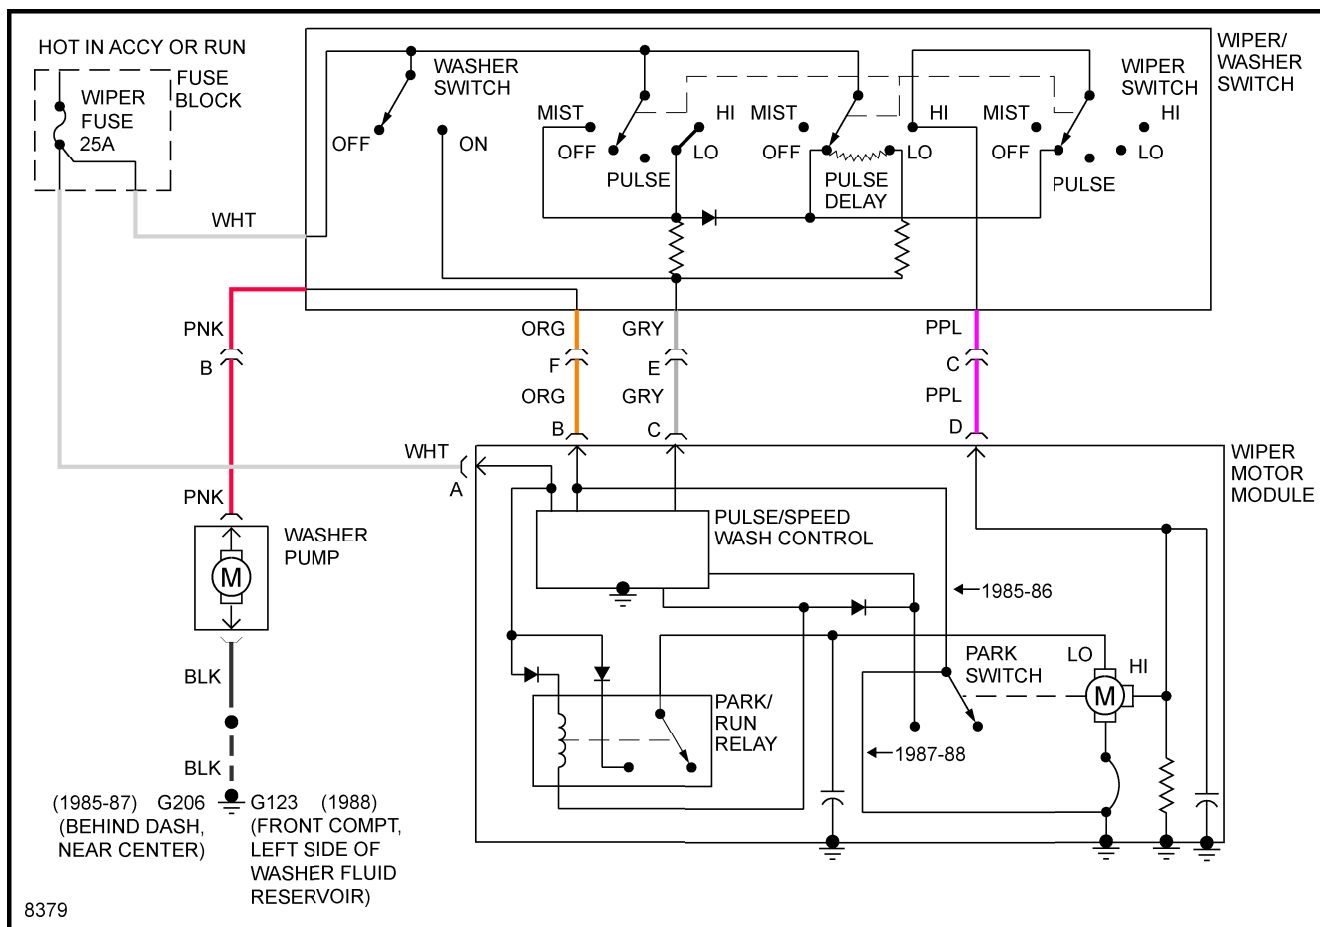

WIPER/WASHER

1986 Pontiac Fiero GT

1986 System Wiring Diagrams Pontiac - Fiero

Fig. 16: 2-Speed Wiper/Washer Circuit

1986 Pontiac Fiero GT

1986 System Wiring Diagrams Pontiac - Fiero

Fig. 17: Interval Wiper/Washer Circuit